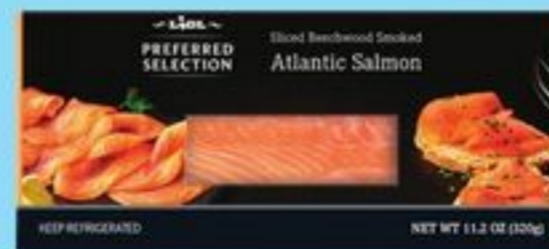

12.99
ea.

**Lidl Preferred Selection
sliced beechwood smoked
Atlantic salmon**
• 11.2 oz.
No. 204262