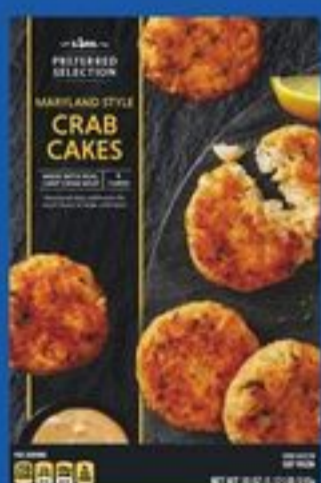

19.99
ea.

**Lidl Preferred Selection frozen
Maryland style crab cakes**
• 6 ct.
• 18 oz.
No. 200825