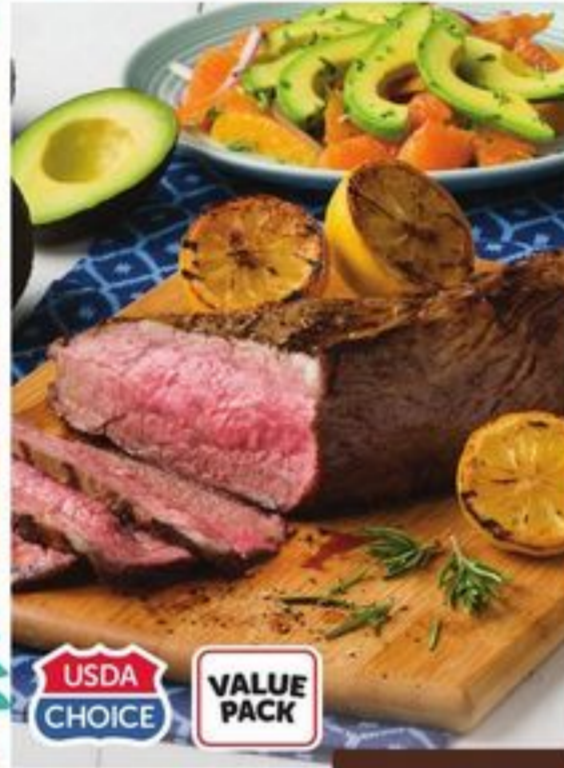

**Signature SELECT®
Classic Ham**
Shank Half or Whole.
Bone-In.
While supplies last.
Limit 1 item.

DIGITAL COUPON
1⁴⁷ lb
Member Price

**Freshly Made
Ahi Poke**
Previously Frozen Tuna.

8⁹⁹ lb
Member Price