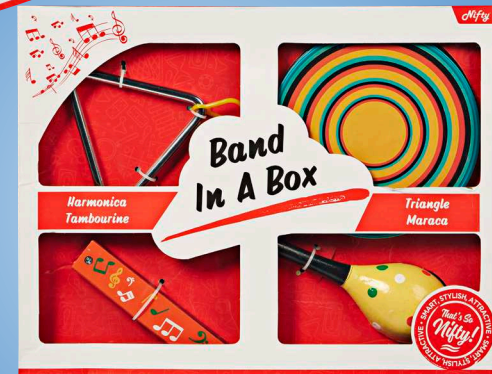

Reg. \$20

Peak & Pine
Boxed Gift
Reg. \$50

\$24⁹⁹
With Card

Black Series
Boxed Gift
Reg. \$60

\$29⁹⁹
With Card

As Seen on TV
Snuggly
SAVE \$5
\$19⁹⁹
With Card
Reg. 24.99

\$14⁹⁹

With Card

**Nifty Games
Boxed Gift**

Reg. \$30

EARLY BLACK FRIDAY DEALS START NOW!

Dip® Sleepwear Separates
\$12
 With Card
 Women's sizes.
 Reg. \$16-\$20

Dip® Graphic Tee
 SAVE \$7
\$9
 With Card
 Men's sizes.
 Reg. \$16