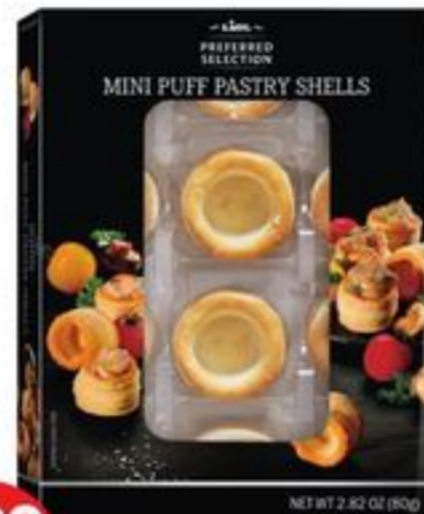

Columbus charcuterie tasting board
• 12.5 oz.
No. 7008407

2⁹⁹ ea.

Artikaas® Gouda starting at
• choose from smoked or vintage aged 18 months
• 6 oz.
No. 7150626 - 7150627

9⁹⁹ ea.

SAVE \$3.32
Lidl Preferred Selection jamón serrano dry cured ham, family pack
• 8 oz.
No. 231348

4⁹⁹ ea.

Principe™ prosciutto di San Daniele DOP
• 3 oz.
No. 7136579

4⁹⁹ ea.

Lidl Preferred Selection chorizo Español
• 4 oz.
No. 7000448

4²⁹ ea.

Kii Naturals™ artisan crisps
• choose from cranberry pumpkin seed or date and walnut
• 5.3 oz.
No. 7130333 - 7130334

5⁹⁹ ea.

Lidl Preferred Selection frozen breaded butterfly shrimp
• 12 oz.
No. 238720

10⁹⁹ ea.

Lidl Preferred Selection frozen Maryland style mini crab cakes
• 18 ct.
• 9 oz.
No. 7008464

1⁹⁹ ea.

Lidl Preferred Selection mini puff pastry shells
• 2.82 oz.
No. 212347