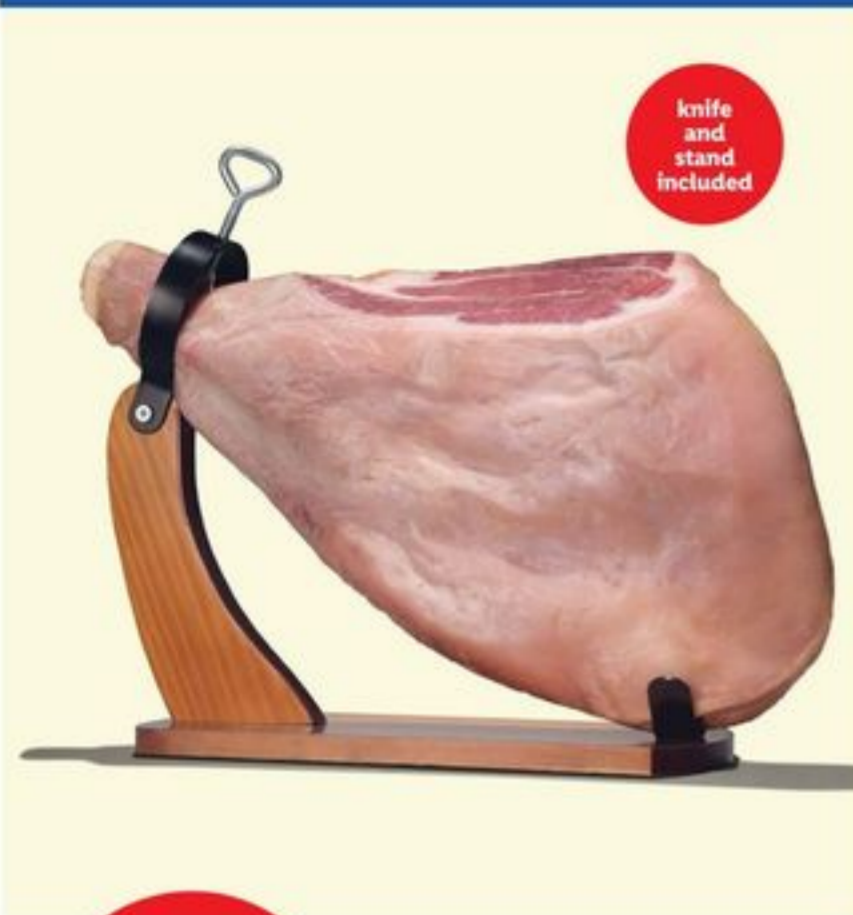

premium everyday napkins

• 100 ct.

No. 214407

ENTERTAINING ESSENTIALS

knife and stand included

99⁹⁹ ea.

Noel® Serrano ham leg
• 1 ct.
No. 7129611

13⁹⁹ ea.