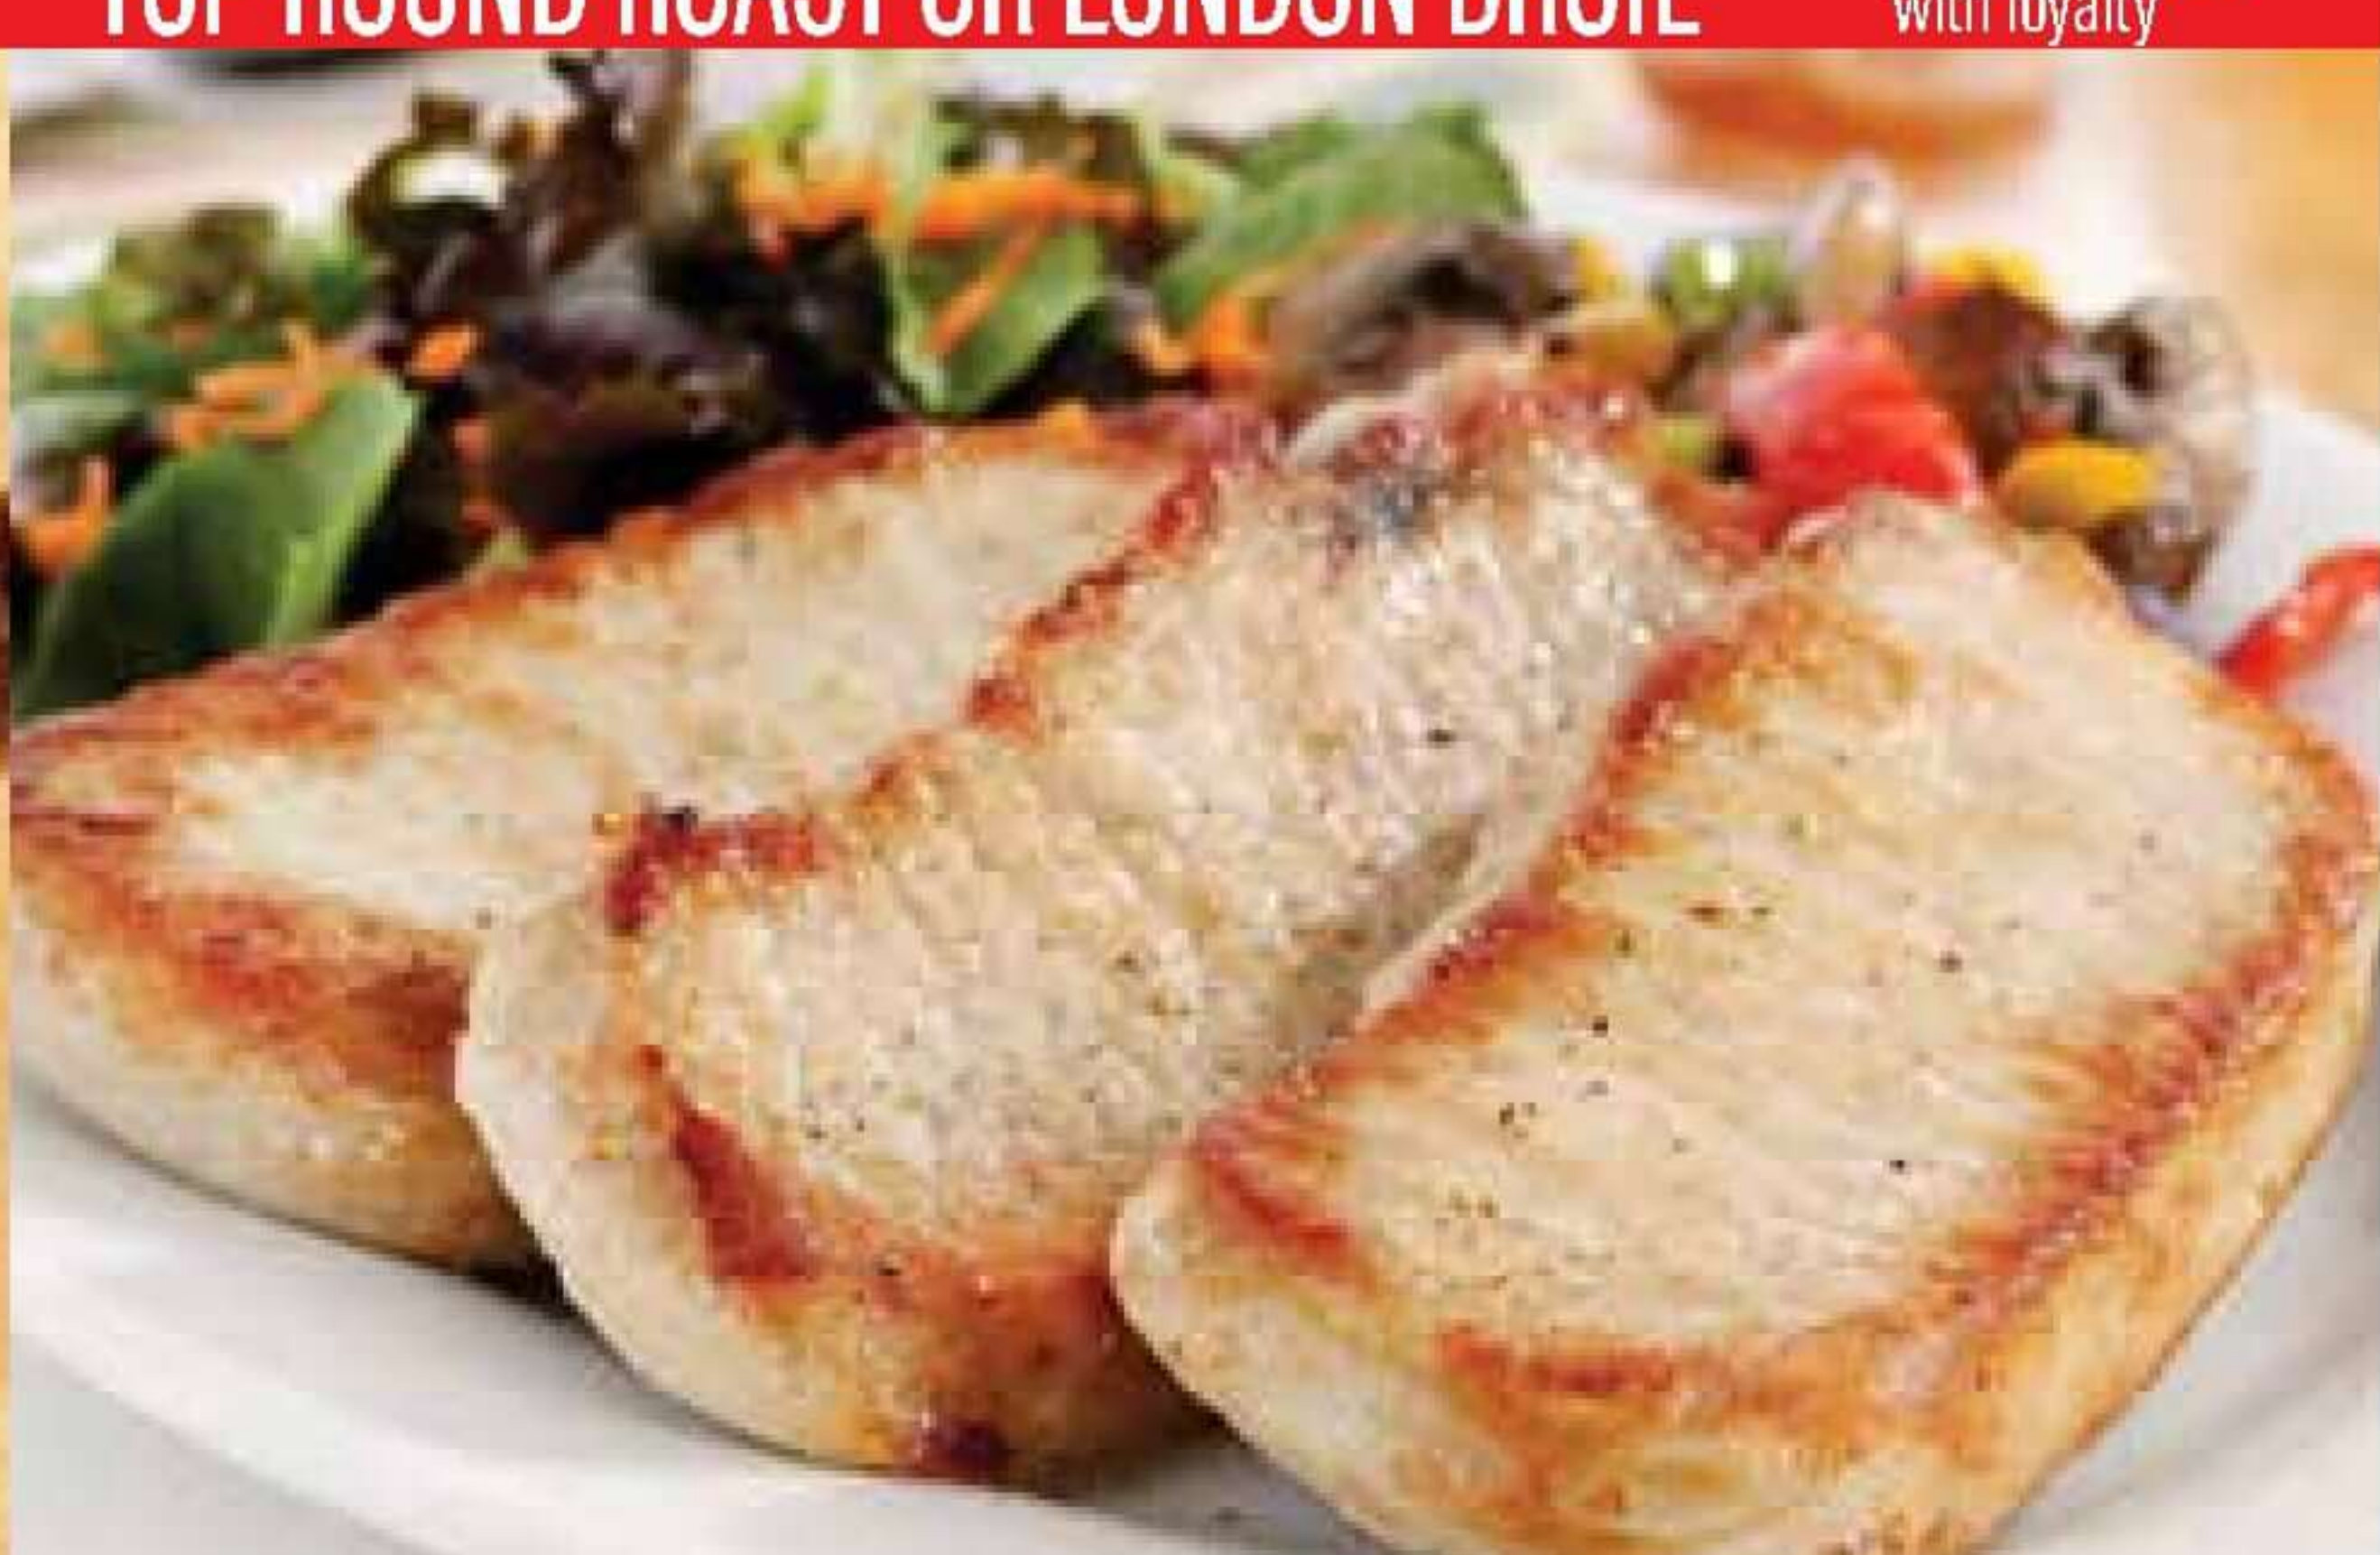

Value Pack Semi-Boneless RIBEYE STEAK
all NATURAL
$12.99 lb with loyalty

Value Pack Boneless Pork CENTER CUT CHOPS
all NATURAL
$3.49 lb with loyalty

CHIEF SMOKEHOUSE MEATS
located in CELINA, OHIO
- NO MSG - HANDMADE
- PRODUCED IN SMALL BATCHES
- STATE-INSPECTED SMOKEHOUSE
quality never compromised

Chief Breakfast Links or Patties 12 oz.
MADE IN Celina, Oh
$3.99 with loyalty

Fresh Country Style Rope Sausage Value Pack
MADE IN Celina, Oh
$4.99 lb with loyalty

Chief Summer Sausage 12 oz.
MADE IN Celina, Oh
$6.49 with loyalty

Chief Smoked Bone-In Turkey Breast
MADE IN Celina, Oh
$5.99 with loyalty

Miller Whole Chicken
MILLER POULTRY
$2.29 lb with loyalty

Miller Boneless, Skinless Chicken Thighs
MILLER POULTRY
$4.59 lb with loyalty

Bob Evans Fresh Pork Sausage Roll 16 oz., Sausage Links or Patties 12 oz.
$3.99 with loyalty

Bob Evans Mashed Potatoes or Sides 12 - 24 oz.
$3.99 with loyalty

Hormel Always Tender Cooked Entrees 15 oz.
$8.29 with loyalty

Herdez Pork Carnitas or Shredded Chicken Entrees 15 oz.
$8.29 with loyalty

Hormel Black Label Bacon 12 - 16 oz.
$6.49 with loyalty

Buddig Wafer Meats 2 oz.
6/$5 with loyalty

Buddig Mega Pack Lunchmeat 22 oz.
$6.49 with loyalty

Smithfield Bacon 12 - 16 oz.
$5.99 with loyalty

Smithfield Prime Fresh Lunchmeat 7 - 8 oz.
$4.49 with loyalty

HoneySuckle 99% Lean Ground Turkey Breast 16 oz.
$5.99 with loyalty

YOUR SEAFOOD HEADQUARTERS

Select Bevans Oysters 8 oz.
$11.99 with loyalty

CenSea Cooked Cocktail Shrimp 41/50 ct., 16 oz.
$6.99 with loyalty

Clam Shack Soup 18 oz.
$7.99 with loyalty

Salmon Roast Stuffed with Spinach and Feta
$14.99 lb with loyalty

Fresh Salmon Fillets
$10.99 lb with loyalty

Black Pearl Shrimp, Surimi or Shrimp & Surimi Tray
$10.00 with loyalty

BBQ Bay Grilling Butterfly Shrimp 13/15 ct. 2 lb. bag
$19.99 with loyalty

SIPS & SNACKS

Nabisco Premium Saltine or Oyster Crackers 9 - 16 oz.
2/$7 Save $1.78 on 2 with loyalty

Tostitos Tortilla Chips 9 - 13 oz.
2/$8 Save $3.98 on 2 with loyalty

Tostitos Salsa 15 - 15.5 oz.
2/$7 Save $1.18 on 2 with loyalty

Act II Microwave Popcorn 3 pk.
2/$4 Save $1.58 on 2 with loyalty

7-Up 12 pk. 12 oz. cans or 8 pk. 12 oz. bottles
BUY 2 GET 2 FREE!
SAVE $7.98 ON 4 WITH LOYALTY

Pepsi 6 pk. 16.9 oz. bottles or 10 pk. 7.5 oz. cans
3/$14 Save $6.97 on 3 with loyalty

Coca-Cola 6 pk. 7.5 oz. mini cans or 6 pk. 253 ml. mini bottles
3/$12 Save $5.97 on 3 with loyalty

Snapple 6 pk. 16 oz. bottles
4/$5 Save $2.96 on 4 WITH LOYALTY

Core Hydration 6 pk. 16.9 oz. bottles or Stewart's 6 pk. 12 oz. bottles
$3.99 Save $3.00 with loyalty

7-Up 2 liter bottle
4/$5 Save $2.96 on 4 WITH LOYALTY

Faygo 8 pk. 12 oz. cans
2/$6 Save $1.98 on 2 with loyalty

Lipton 12 pk. Half liter bottles or Pure Leaf 6 pk. 16.9 oz. bottles
2/$14 Save up to $3.98 on 2 with loyalty

Libby's 100% PURE PUMPKIN 15 oz.
$2.99 Save 60¢ with loyalty

Mrs. Butterworth's or Log Cabin Syrup 24 oz. or Mrs. Butterworth's Pancake Mix 32 oz.
$3.49 Save up to $1.50 with loyalty

LOW PRICES!

Del Monte Canned Vegetables 14.5 - 15.25 oz.
4/$5 Save $2.96 on 4 with loyalty