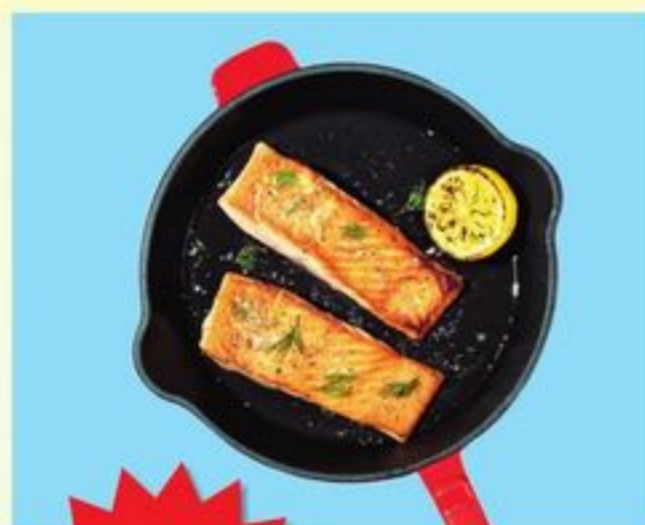

19.99 ea. SAVE $6.23 Fish Market fresh Chilean Atlantic salmon fillet portions, family size • 6 ct. • 30 oz. No. 21828