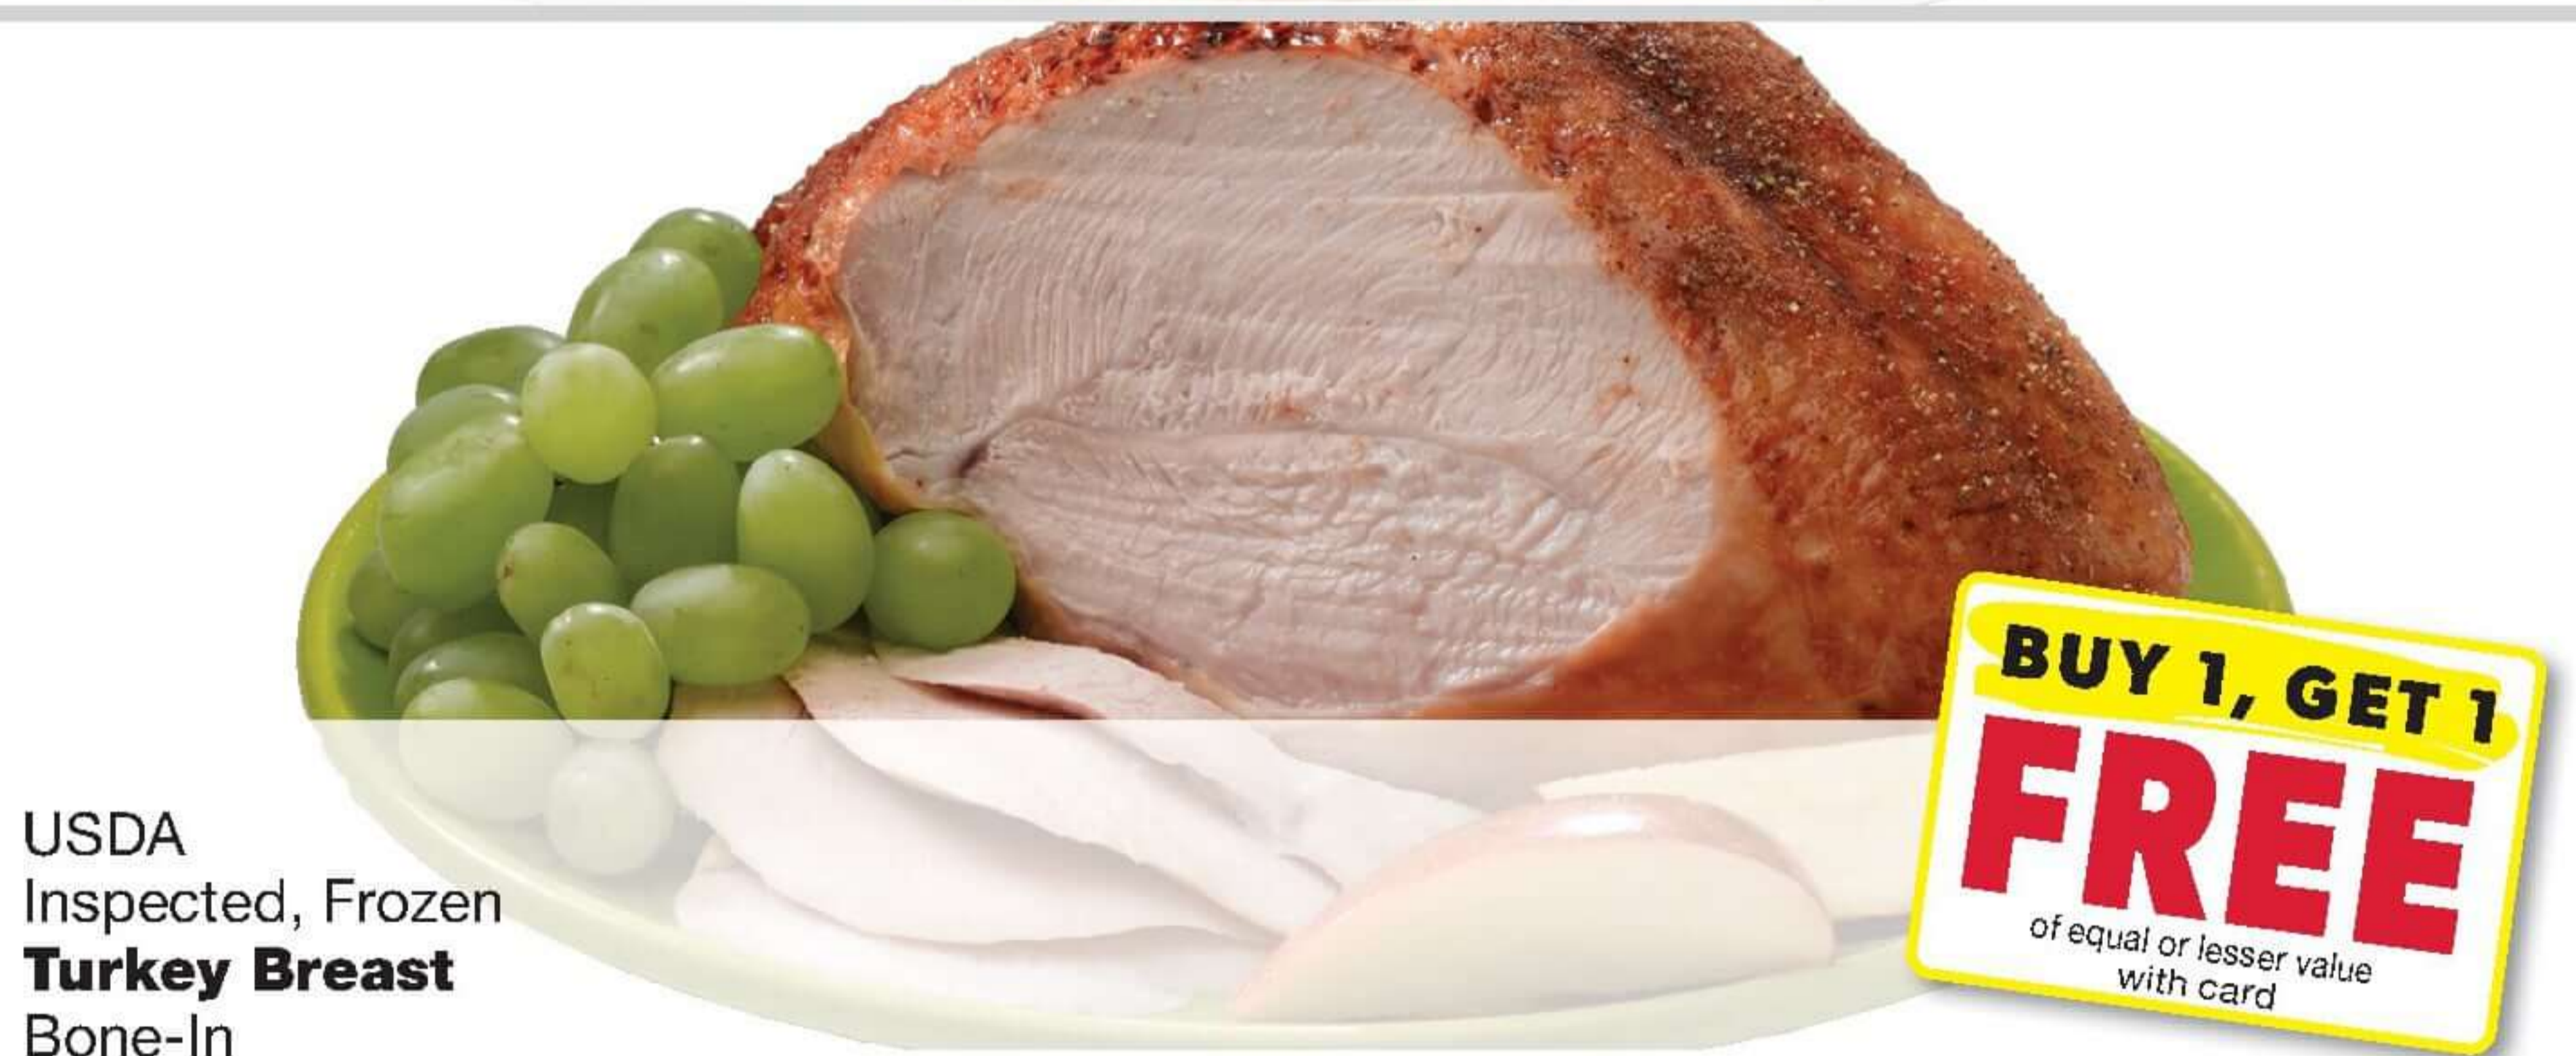

USDA
Inspected, Frozen
Turkey Breast
Bone-In

BUY 1, GET 1 FREE
of equal or lesser value with card