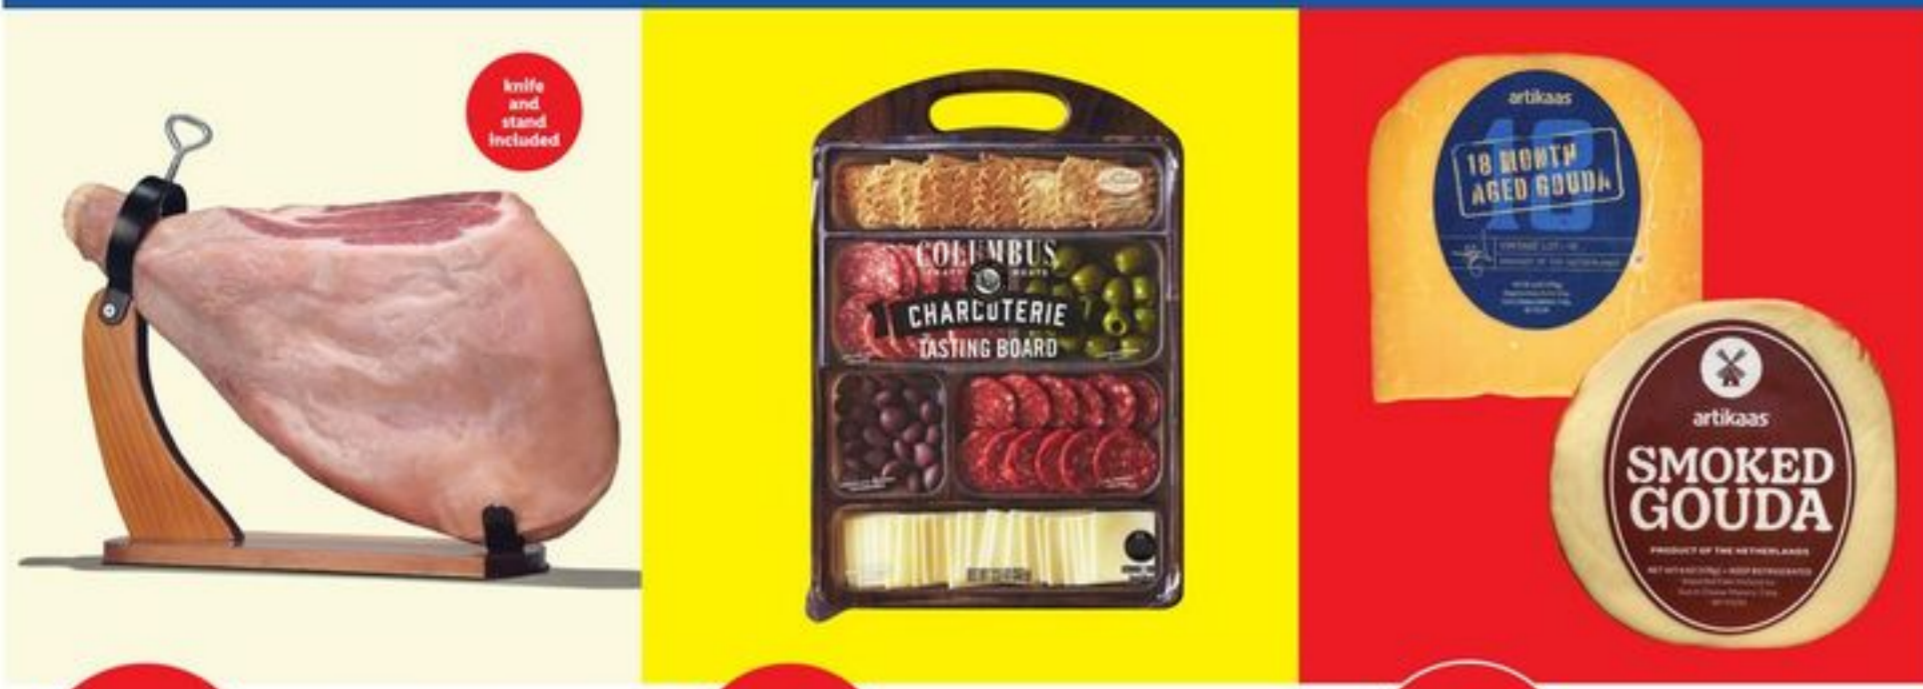

ENTERTAINING ESSENTIALS

99⁹⁹
ea.

Noel® Serrano ham leg
• 1 ct.
No. 712961

13⁹⁹
ea.

Columbus charcuterie tasting board
• 12.5 oz.
No. 7008437

2⁹⁹
ea.

10⁹⁹
ea.

SAVE $5.68
Lidl Preferred Selection jamón serrano dry cured ham, family pack
• 8 oz.
No. 213148

4⁹⁹
ea.

Principe™ prosciutto di San Daniele DOP
• 3 oz.
No. 7100379

5⁹⁹
ea.

Lidl Preferred Selection chorizo Español
• 4 oz.
No. 7000448

4²⁹
ea.

Kii Naturals™ artisan crisps
• choose from cranberry pumpkin seed or date and walnut
• 5.3 oz.
No. 7100331 - 7100334

6⁹⁹
ea.

Lidl Preferred Selection frozen breaded butterfly shrimp
• 12 oz.
No. 218720

12⁹⁹
ea.

Lidl Preferred Selection frozen Maryland style mini crab cakes
• 18 ct.
• 9 oz.
No. 7008468

2⁴⁹
ea.

Lidl Preferred Selection mini puff pastry shells
• 2.82 oz.
No. 212347

2⁴⁹
ea.

Coururier holiday goat cheese log
• choose from assorted varieties
• 4 oz.
No. 7142432

5⁴⁹
ea.

4⁹⁹
ea.

Baresa pitted giant green olives in brine
• 19 oz.
No. 7000057

4⁹⁹
ea.

Lidl Preferred Selection dark chocolate pralines
• 5.6 oz.
No. 203028

4⁴⁹
ea.

Lidl Preferred Selection candied orange slices
• 5.2 oz.
No. 206814