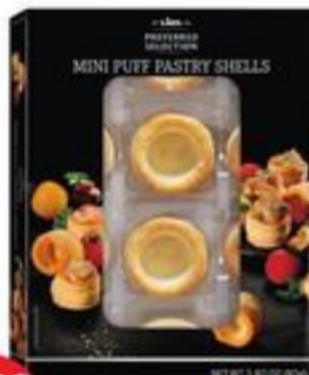

2⁴⁹
ea.

Lidl Preferred Selection mini puff pastry shells
• 2.82 oz.
No. 212347