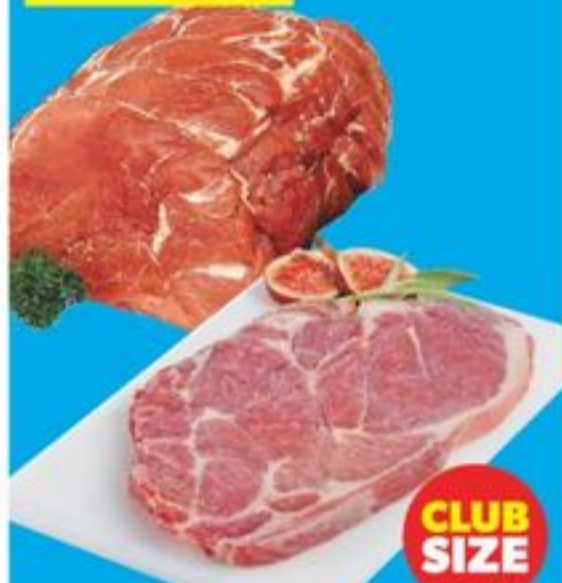

**CLUB
SIZE**

10⁹⁹
LB
24.23/KG

**PC[®] FREE FROM[®]
BONELESS, SKINLESS
CHICKEN BREAST**
FRESH
20021992_02

\$15

CHICKEN BREAST FILLET
BONELESS SKINLESS, FRESH, UP TO 925 G
2006943_04

8⁹⁹

**PC[®] FREE FROM[®]
BREAKFAST SAUSAGES**
SELECTED VARIETIES, 750 G
2006444_04

LIMIT 4
OVER LIMIT PAY
9.99 EA

4⁹⁹
LB
11.00/KG

**PC[®] FREE FROM[®] PORK
SHOULDER BLADE
STEAK OR ROAST**
20061907_02

**CLUB
SIZE**

11⁹⁹

**MARCANGELO
SKEWERS OR PC[®]
WORLD OF FLAVORS[®]
PORK LOIN ROAST**
SELECTED VARIETIES, 480-800 G
2006246_04/2006865_04