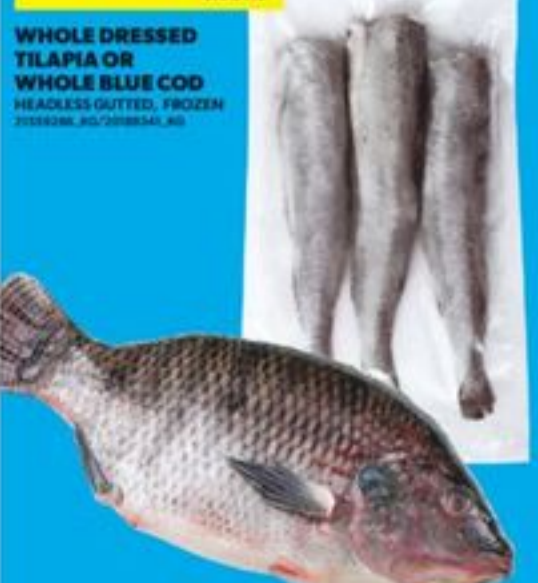

SUPER FRESH

9⁹⁹
LB
22.02/KG

BONELESS BLADE ROAST OR STEAK
CUT FROM CANADA AA GRADE WESTERN BEEF
2006495_02

**CLUB
SIZE**

18⁹⁹
LB
41.87/KG

CAP-OFF RIB STEAK
CUT FROM CANADA AAA GRADE WESTERN BEEF
2006204_02

**CLUB
SIZE**

10⁹⁹
LB
24.23/KG

**PC® FREE FROM®
BONELESS, SKINLESS
CHICKEN BREAST**
FRESH
20021992_02

$15

CHICKEN BREAST FILLET
BONELESS SKINLESS, FRESH, UP TO 925 G
2006943_04

8⁹⁹

**PC® FREE FROM®
BREAKFAST SAUSAGES**
SELECTED VARIETIES, 750 G
2006444_04

LIMIT 4
OVER LIMIT PAY
9.99 EA

4⁹⁹
LB
11.00/KG

**PC® FREE FROM® PORK
SHOULDER BLADE
STEAK OR ROAST**
20061907_02

**CLUB
SIZE**

11⁹⁹

**MARCANGELO
SKEWERS OR PC®
WORLD OF FLAVORS®
PORK LOIN ROAST**
SELECTED VARIETIES, 480-800 G
2006246_04/2006865_04

LIMIT 4
OVER LIMIT PAY
12.99 EA

6⁹⁹

**SEAQUEST® RAW
OR COOKED PEEL
SHRIMP 70-90/LB, 300 G OR
TRADITIONS FISH
OR SHRIMP BALLS
500-750 G, FROZEN**
20044918_04/2100522_04

LIMIT 4
OVER LIMIT PAY
7.99 EA

$11

**PC® SHRIMP
HORS D'OEUVRES**
SELECTED VARIETIES, FROZEN,
UNCOOKED, 294-454 G
20068911_04/2003934_04

11⁹⁹

**SEAQUEST® PACIFIC
WHITE SHRIMP**
FROZEN, 70-90/LB, 680 G
20042706_04/2004359L_04

**CLUB
SIZE**

14⁹⁹
LB
33.05/KG

**WILD SOCKEYE
SALMON FILLETS**
FROZEN OR THAWED
FOR YOUR CONVENIENCE
2006472_02

27⁹⁹

**PC® COOKED
PEELED LARGE PACIFIC
WHITE SHRIMP**
FROZEN, 31-40/LB, 1.5 KG
20044622_04

LIMIT 4
OVER LIMIT PAY
34.99 EA

**CLUB
SIZE**

$3
LB
6.61/KG

**Blue Cod
Morue bleue**