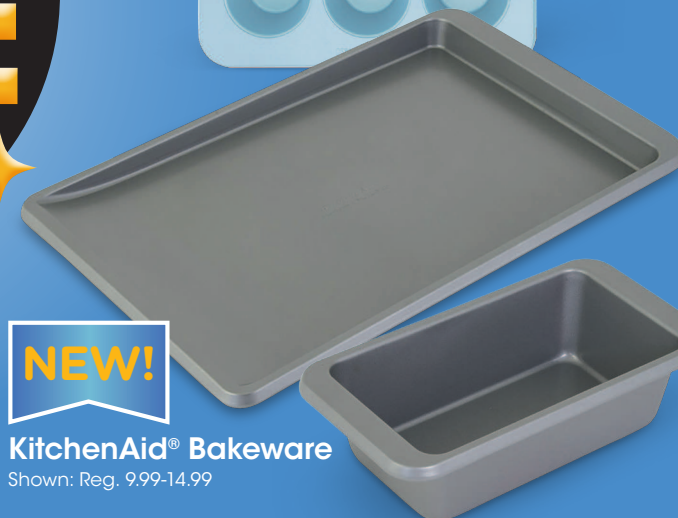

NEW!

KitchenAid® Bakeware

Shown: Reg. 9.99-14.99

KitchenAid®
3.5-Cup Handheld
Food Chopper or
5-Speed Hand Mixer

\$59⁹⁹

PLUS...

SAVE \$20

WHEN YOU SPEND \$349 OR MORE
ON SELECT KITCHENAID® APPLIANCES
WITH CARD