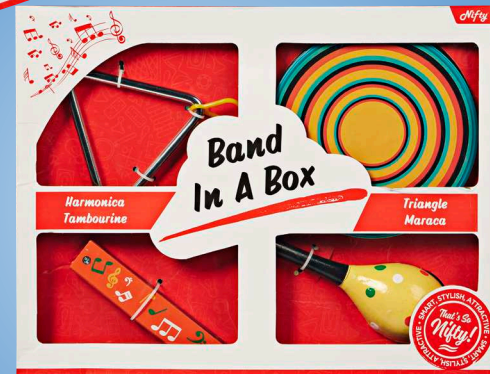

Reg. \$20

**Peak & Pine
Boxed Gift**
Reg. \$50 **\$24.99**
With Card

**Black Series
Boxed Gift**
\$29.99
With Card
Reg. \$60

As Seen on TV
Snuggly
SAVE \$5
\$19.99
With Card
Reg. 24.99

\$14.99

With Card

**Nifty Games
Boxed Gift**

Reg. \$30

EARLY BLACK FRIDAY DEALS START NOW!

Dip® Sleepwear Separates
\$12
 With Card
 Women's sizes.
 Reg. \$16-\$20

Dip® Graphic Tee
 SAVE \$7
\$9
 With Card
 Men's sizes.
 Reg. \$16

Hawk or Sweet Butterfly Sherpa-Lined Hoodie or Joggers
 Kids' 4-16. Reg. \$32
 SAVE \$20
\$11.99
 With Card