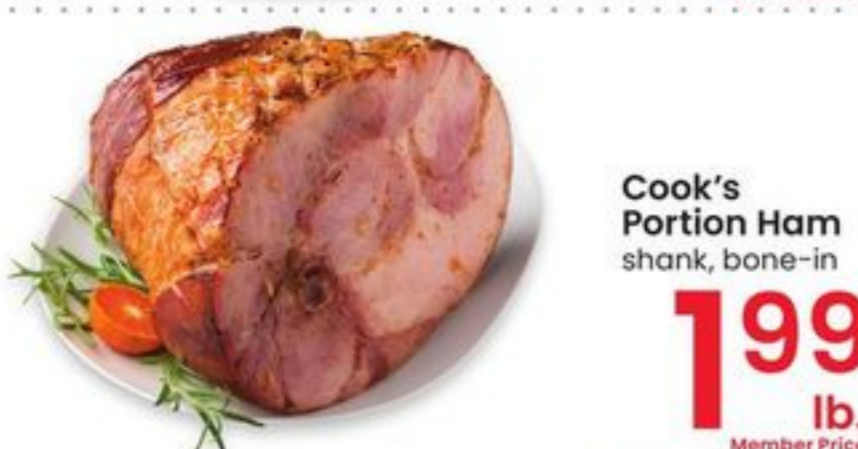

Cook's Portion Ham shank, bone-in

19⁹⁹
lb.
Member Price