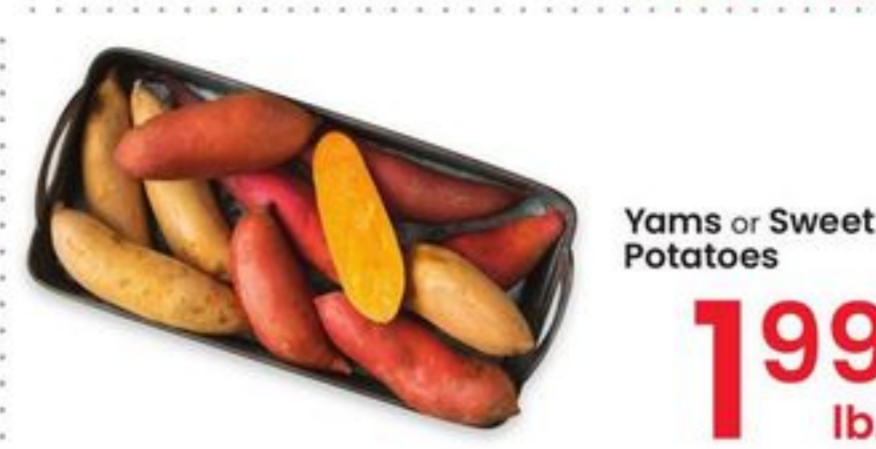

Yams or Sweet Potatoes

19⁹⁹
lb.