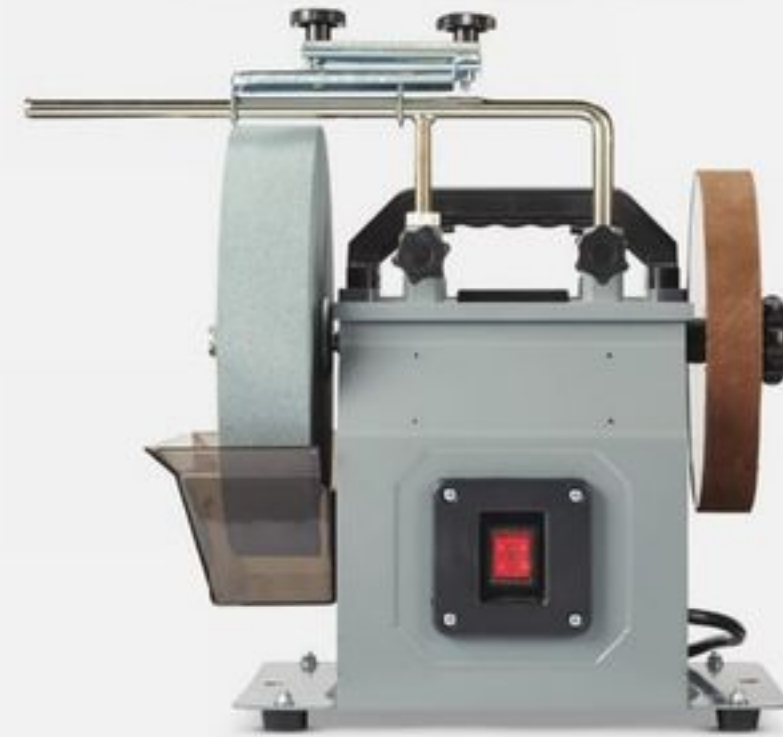

SAVE UP TO
$50

MOTOMASTER

SAVE $50
179⁹⁹

Reg 229.99
7.50/24 mo**

Lawn Mower/ATV Jack. Up to 300-lb capacity. 09-1534-6.

MAXIMUM™

SAVE $100
199⁹⁹

Reg 299.99
8.34/24 mo**

10" x 2" Wet/Dry Tool Sharpener, 1.6A. 55-6917-4.

BLACK+DECKER

SAVE $45
83⁹⁹

Reg 129.99

20V Li-Ion ¾" Drill Kit. Includes (2) 1.5Ah batteries. 54-7286-0.