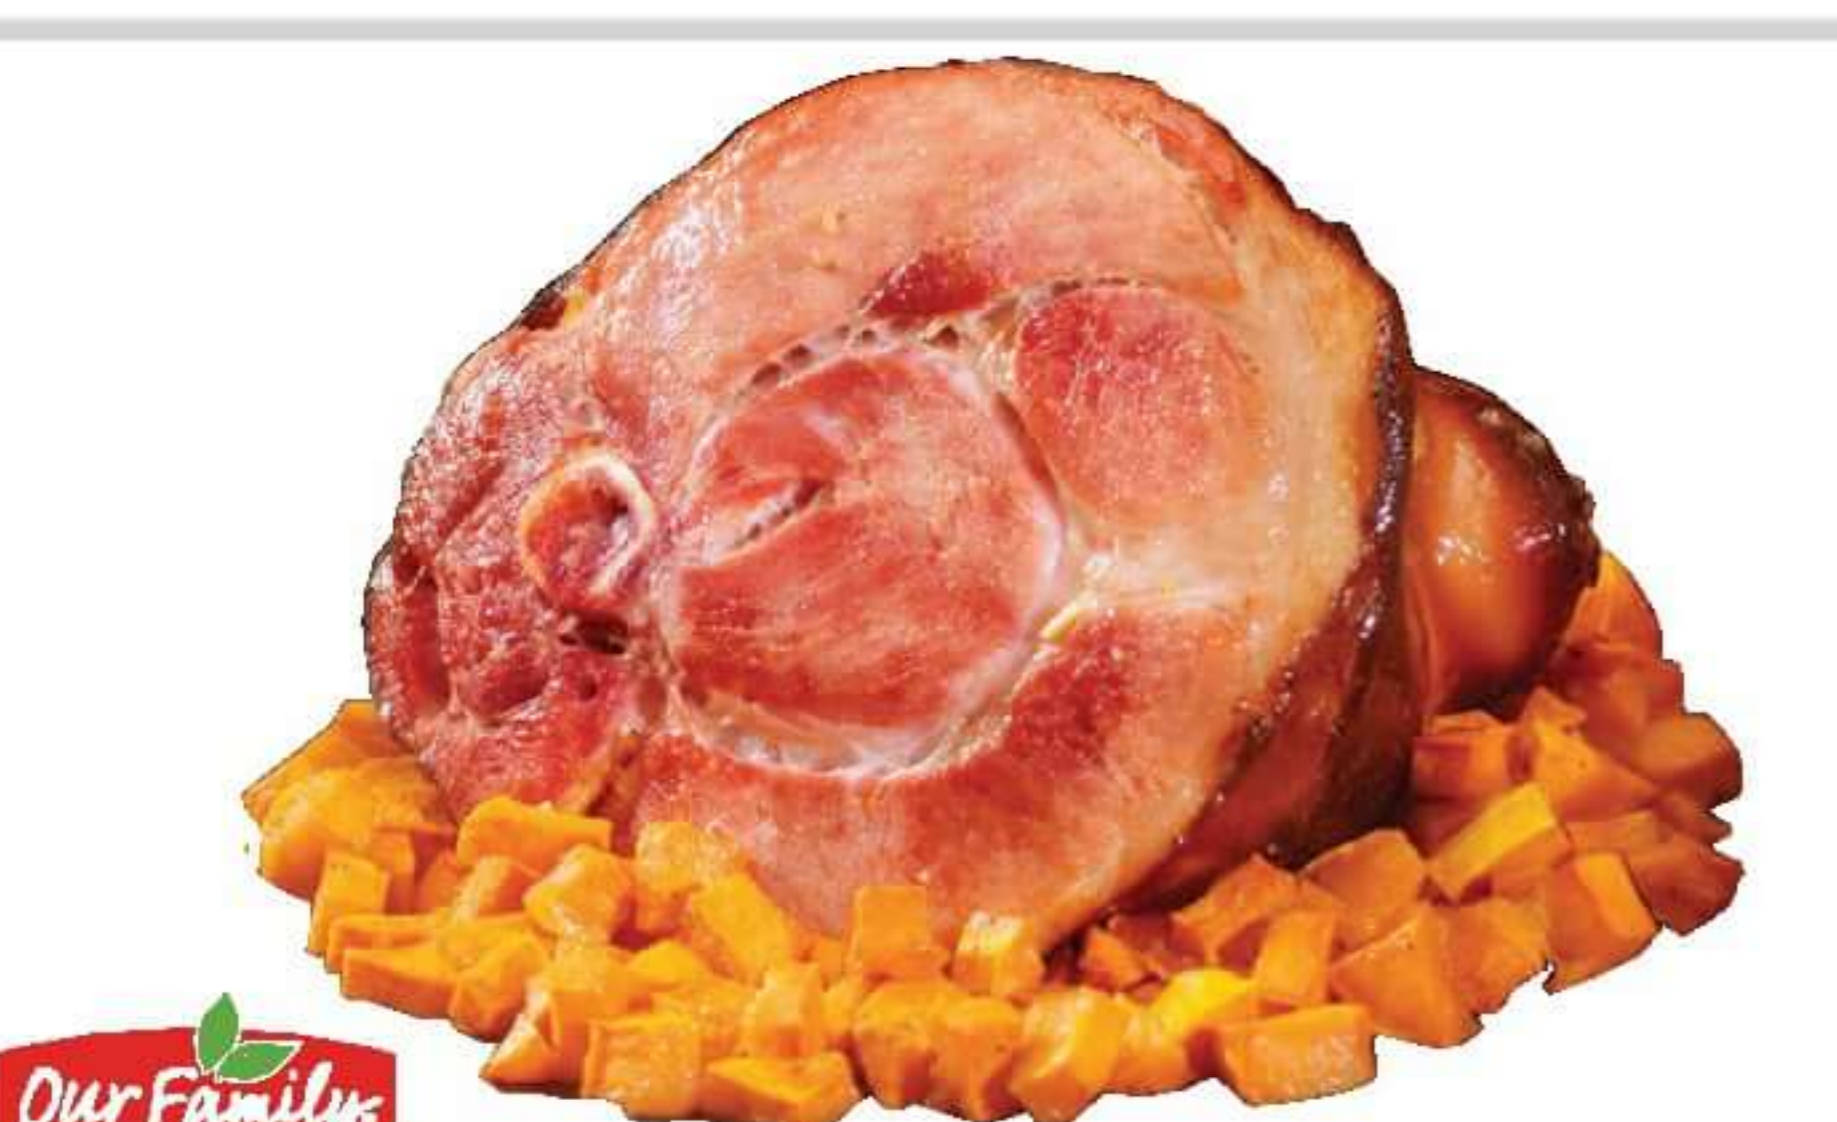

Our Family
Smoked Shank Portion Ham Water Added, Bone-In **$1.89 lb.** with card