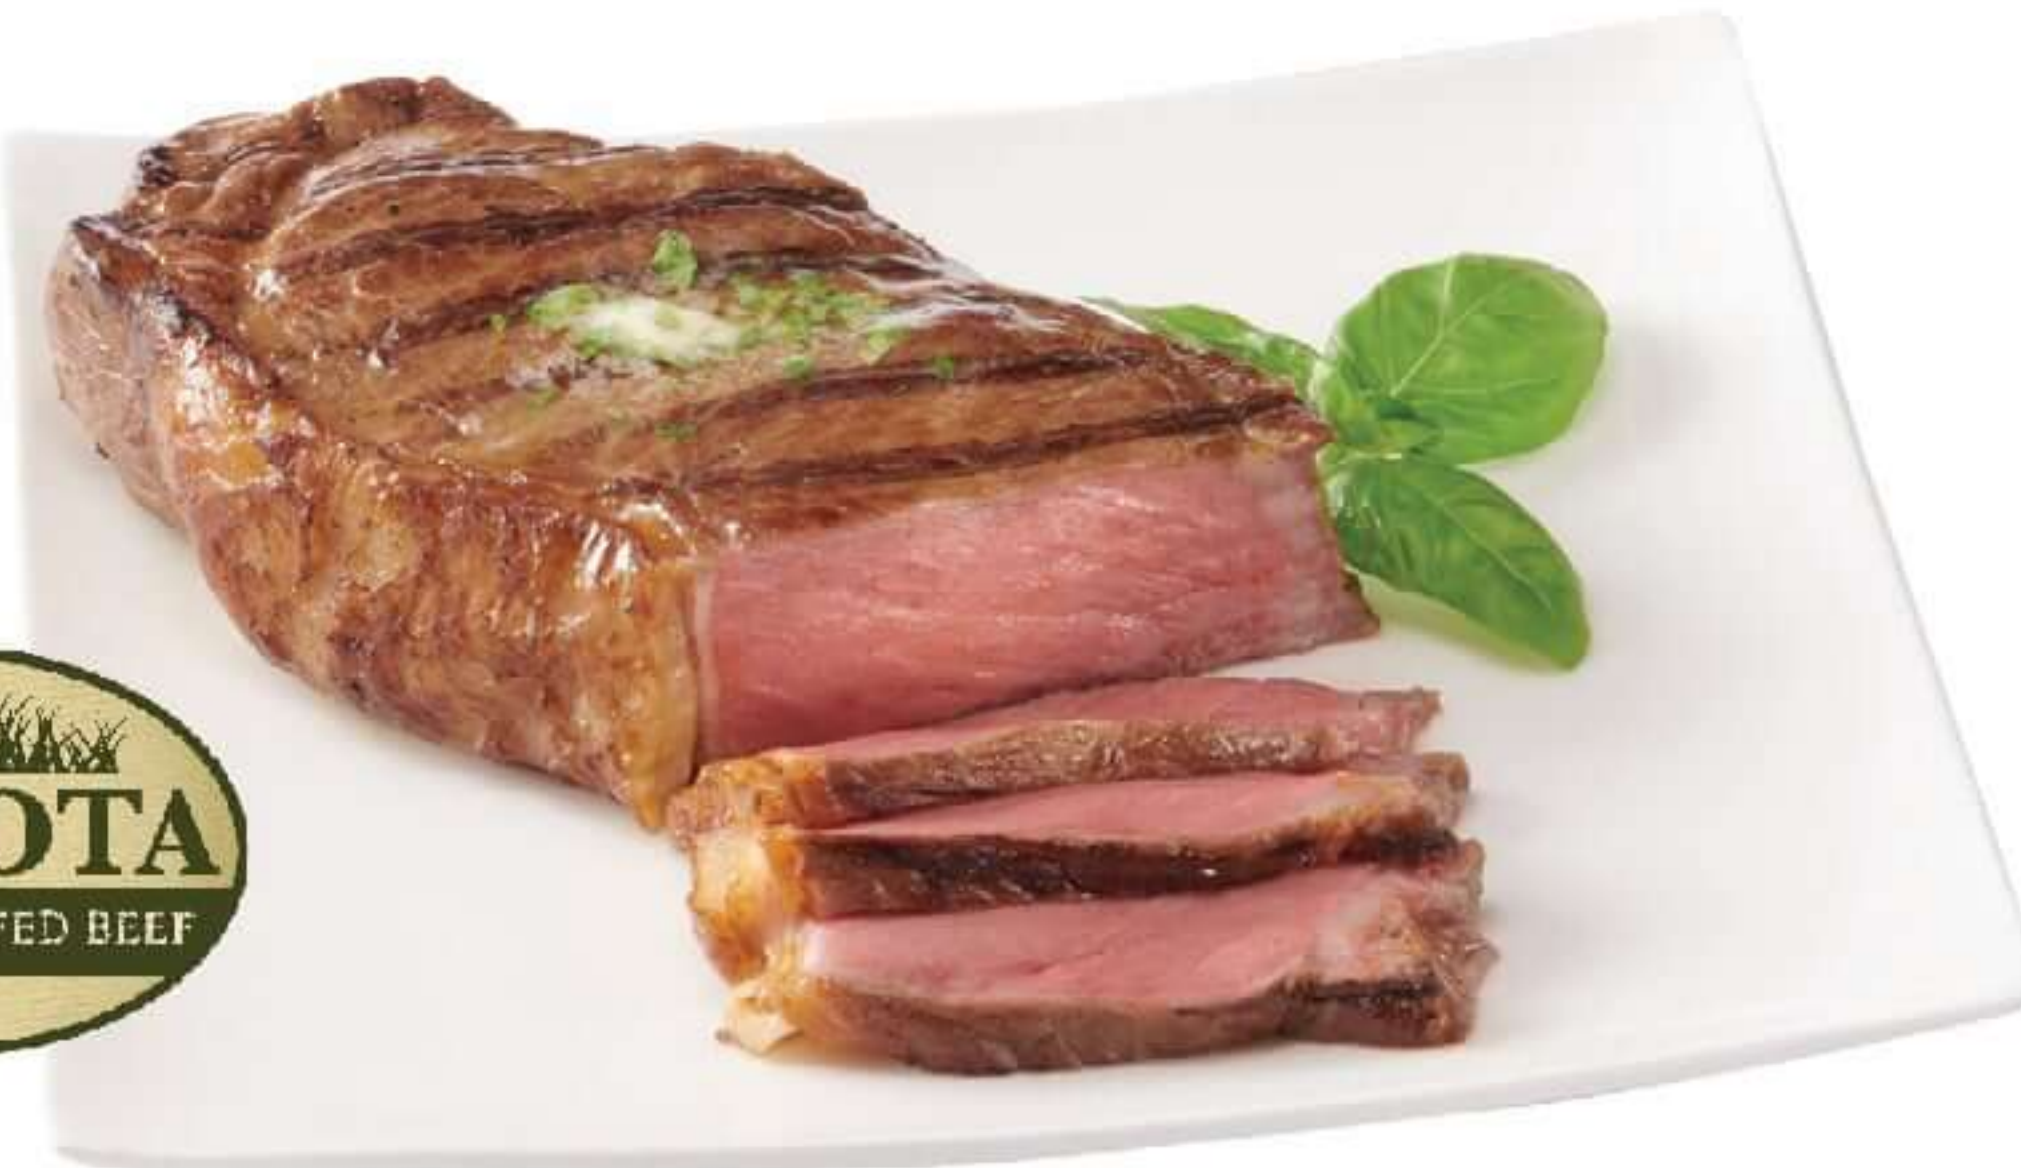

Signature Bouquet
each **21.99** with card

DOORDASH Floral delivery available

FHF_BASE_1124_ONLINE_001 APT1

BUTCHER SHOPPE

Fresh, All-Natural Tomahawk Steak Bone-In

18.99 lb with card

No Added Antibiotics or Hormones, Grass Fed Beef Loin
Boneless New York Strip Steak