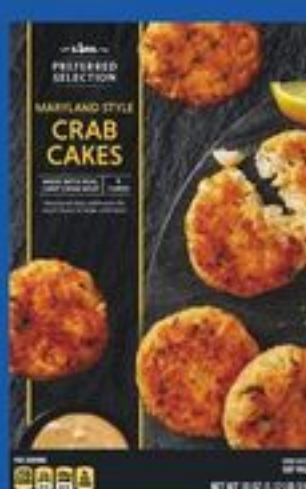

19.99
ea.

Lidl Preferred Selection frozen
Maryland style crab cakes
• 6 ct.
• 18 oz.
No. 200825