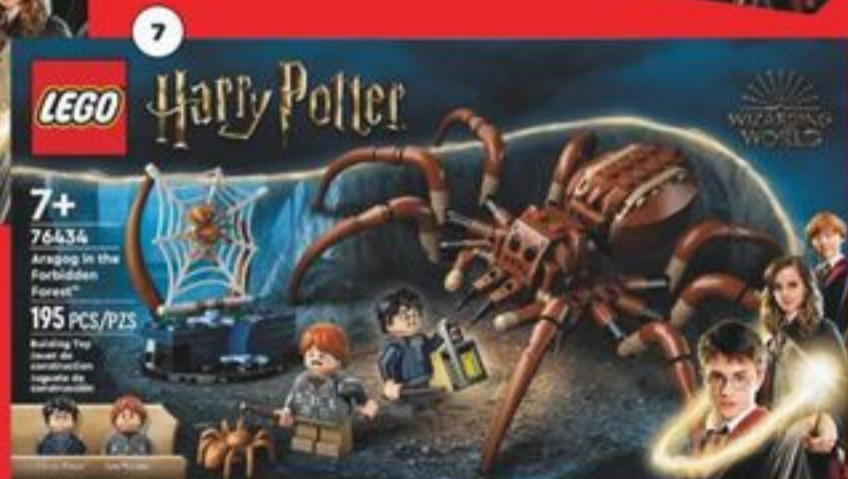

Great deals on epic builds

1. LEGO STAR WARS Captain Rex Y-Wing Microfighter 21578236_EA 14.00 2. LEGO STAR WARS Luke Skywalker X-Wing Mech 21578234_EA 16.00 3. LEGO Paz Vizsla and Moff Gideon Battle 75386 Star Wars 21578233_EA 42.00 4. LEGO Star Wars Ahsoka Tano's Duel 21595939_EA 70.00 5. LEGO Harry Potter Ollivanders & Madam Malkin's Robes 21596060_EA 100.00 6. LEGO Hogwarts Castle: Potions Class 21578142_EA 42.00 7. LEGO Harry Potter Aragog in the Forbidden Forest 21578386_EA 21.00 8. LEGO Ninjago 71821 Cole's Titan Dragon Mech 21595938_EA 110.00 9. LEGO Ninjago Zane's Ice Motorcycle 21578252_EA 11.50

SHOP NOW