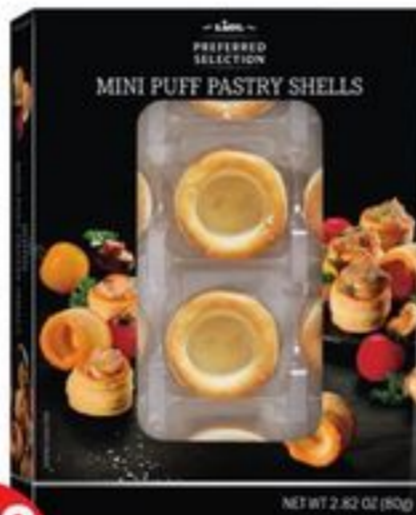

Artikaas® Gouda starting at
• choose from smoked or vintage aged 18 months
• 6 oz.
No. 7150626 - 7150627

9⁹⁹ ea.

SAVE \$3.32
Lidl Preferred Selection jamón serrano dry cured ham, family pack
• 8 oz.
No. 231348

4⁹⁹ ea.

Principe™ prosciutto di San Daniele DOP
• 3 oz.
No. 7136579

4⁹⁹ ea.

Lidl Preferred Selection chorizo Español
• 4 oz.
No. 7000448

4²⁹ ea.

Kii Naturals™ artisan crisps
• choose from cranberry pumpkin seed or date and walnut
• 5.3 oz.
No. 7130333 - 7130334

5⁹⁹ ea.

Lidl Preferred Selection frozen breaded butterfly shrimp
• 12 oz.
No. 238720

10⁹⁹ ea.

Lidl Preferred Selection frozen Maryland style mini crab cakes
• 18 ct.
• 9 oz.
No. 7008464

1⁹⁹ ea.

Lidl Preferred Selection mini puff pastry shells
• 2.82 oz.
No. 212347