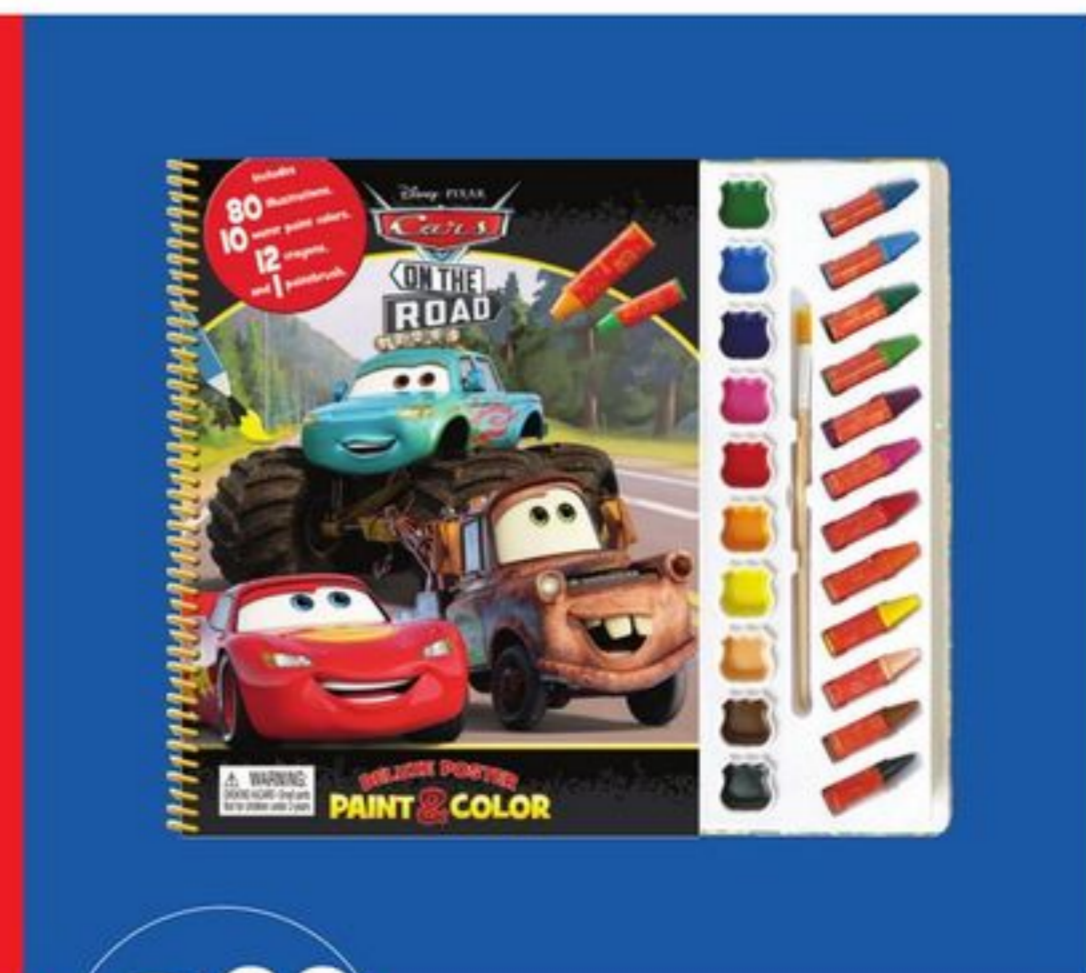

9⁹⁹
ea.

deluxe poster paint book
No. 500686