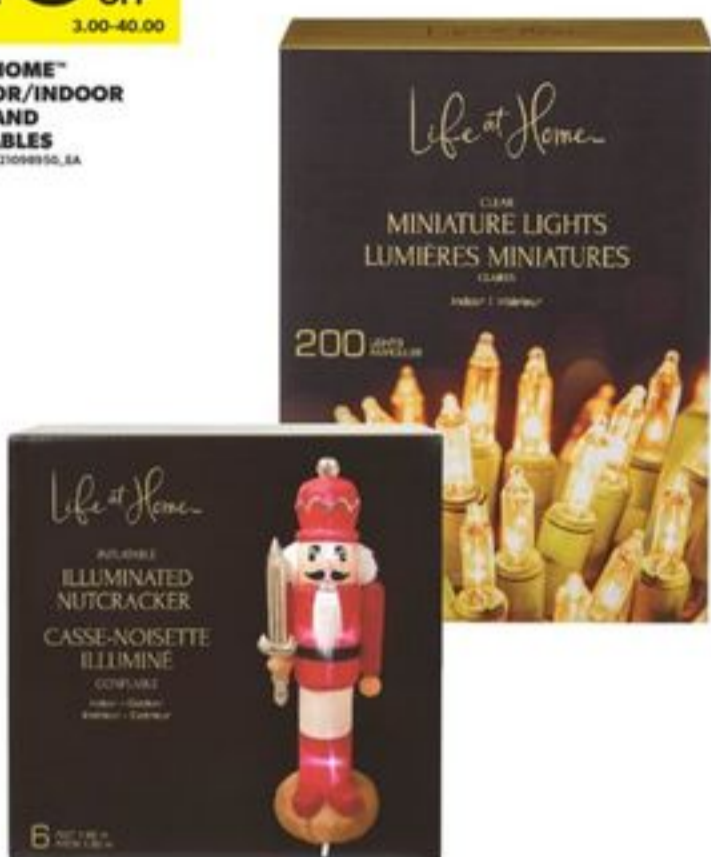

\$25 value!

NOV 21 TO NOV 28

APP EXCLUSIVE OFFER
Open the app

SAVE **29.00**
\$40

LIFE AT HOME™ ARTIFICIAL PORCH TREES
SELECTED VARIETIES AND SIZES
2157461_EA

SAVE UP TO **40% OFF**
3.00-40.00

LIFE AT HOME™ OUTDOOR/INDOOR LIGHTS AND INFLATABLES
2157430_EA/21098956_EA