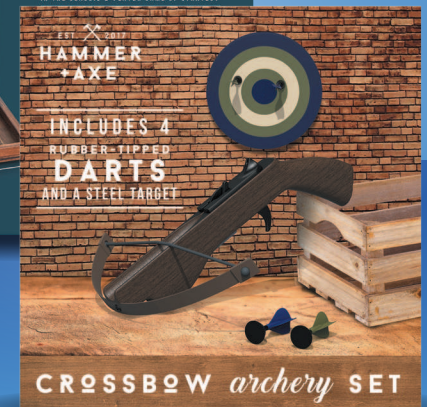

PAW Patrol
 8" Plush
\$6⁹⁹
 With Card
 Reg. 9.99

Fisher-Price
 Little People
 Everyday Adventures
 Airport
\$14⁹⁹
 With Card
 Reg. 18.99

EARLY BLACK FRIDAY DEALS START NOW!

★ ★ \$19⁹⁹

With Card

Nifty Home Essentials Boxed Gift and Hammer & Axe Boxed Gift

Reg. \$40

Nifty Games Boxed Gift & Black Series Boxed Gift

\$9⁹⁹

With Card
Reg. \$20

Wembley Boxed Gift & Bar Crafters Boxed Gift

\$14⁹⁹

With Card
Reg. \$30

Savings are from Regular Prices, unless otherwise noted. Select Offers are with Card. Seasonal selection varies and is limited to stock on hand.