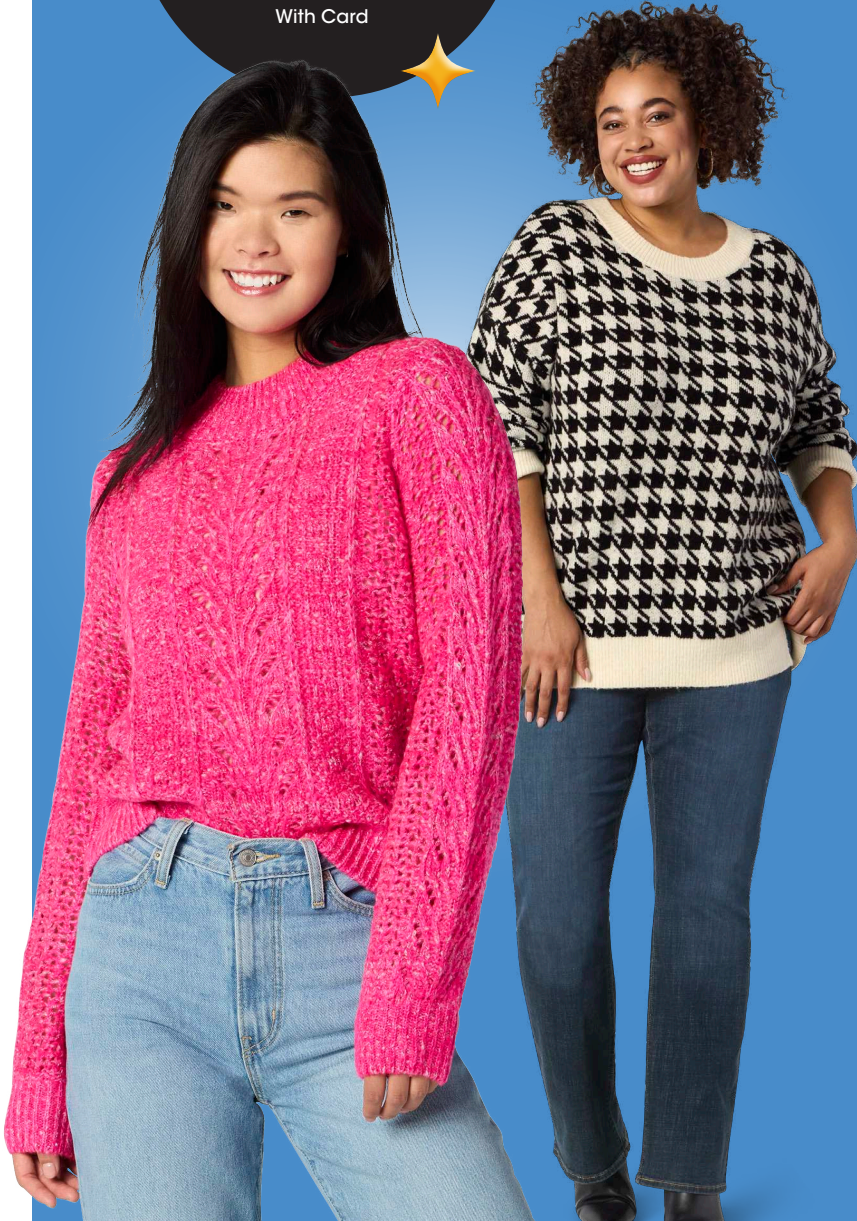

Dip®
Sleep Pants
\$10
 With Card
 Men's sizes.
 Reg. \$20

EARLY BLACK FRIDAY DEALS START NOW!

**SAVE
60%**

With Card

Sweaters

Women's and
Women's Extended sizes.
Select styles and brands.
Shown: Laurel Grey or
Joseph A Sale **\$24**