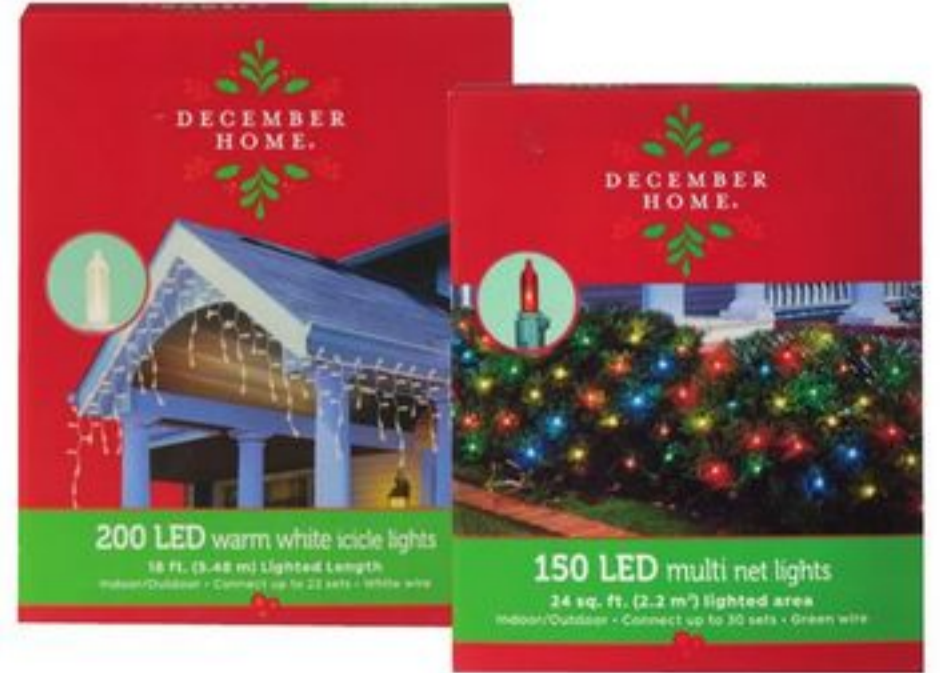

Stockings and Hangers*
Seasonal Dept. only.
Reg. 4.99-12.99,
now 3.74-9.74.

Indoor Decor*
Seasonal Dept. only.
Reg. 1.99-109.95,
now 1.49-82.46.... 25% off

**Ornaments, Ribbons,
Picks, Tinsel, Mini Tree
Trims and Tree Toppers***
Seasonal Dept. only.
Reg. 1.49-39.99,
now 1.11-29.99.

Holiday Lights*
Seasonal Dept. only.
Reg. 99¢-39.99,
now 74¢-29.99.

Outdoor Decor*
Seasonal Dept. only.
Reg. 2.49-199.99,
now 1.86-149.99....25% off

special buy
save \$10

24.99
Pokemon 18" Sleeping Plush
Reg. 34.99.
Quantities limited.
No rainchecks.