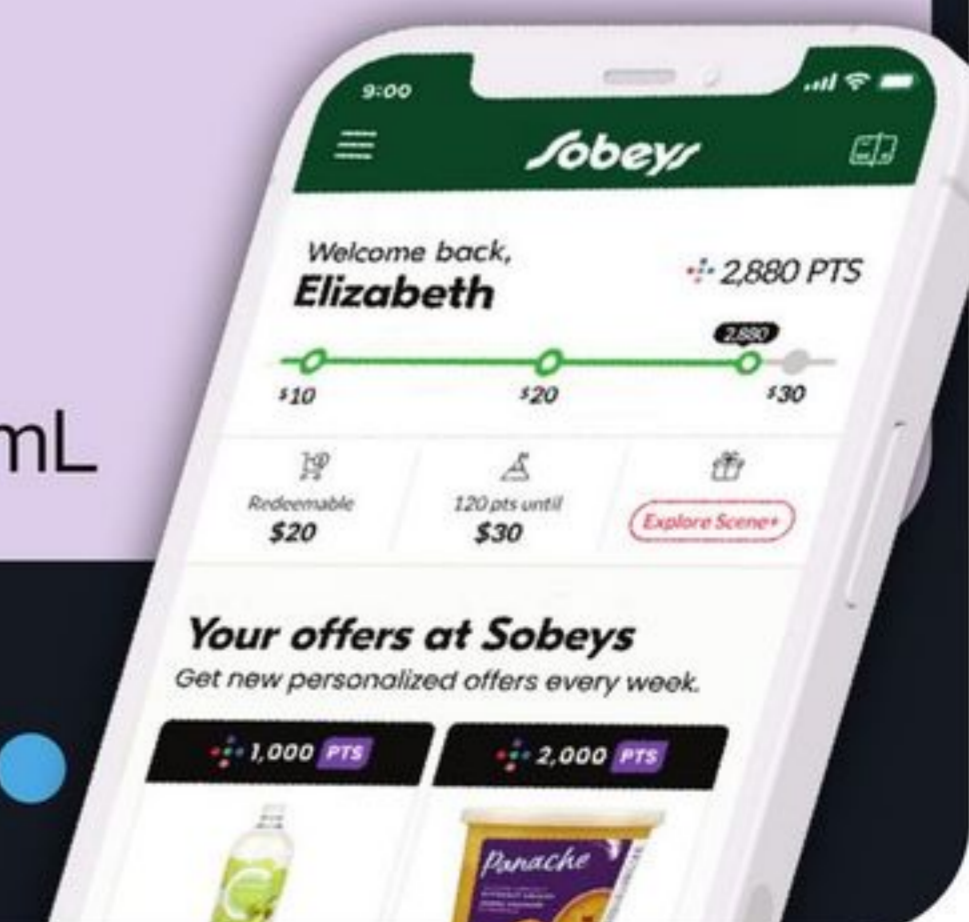

Scene+
**DIGITAL
EXCLUSIVE**

LOAD IT TO GET IT!

- 1 Download the Sobeys app
- 2 Load your offers to activate them
- 3 Shop and scan your Scene+ card

Get up to **1000** PTS

Activate your offers in the **Sobeys app** or at **MyGroceryOffers.ca**

That's like
\$10
toward your
groceries

Get **500** PTS when you buy 2

COMPLIMENTS Aerosol Whip 225 g

Get **500** PTS when you buy 2

COMPLIMENTS Non-Alcoholic Beer 12x355 mL

Download on the
App Store

GET IT ON
Google Play

Offer valid November 21st to November 27th, 2024 at all Sobeys locations in Atlantic Canada. Minimum qualifying purchase must be made in a single transaction. No base Scene+ points earned. Offer must be loaded to a registered Scene+ card prior to purchase. Limit one digital offer per Scene+ membership card. Visit <https://www.sceneplus.ca/terms-and-conditions> to see full Terms and Conditions. Offer subject to change and may be withdrawn without notice. Trademarks of Scene Plus IP Corporation used under license by Sobeys Capital Incorporated.