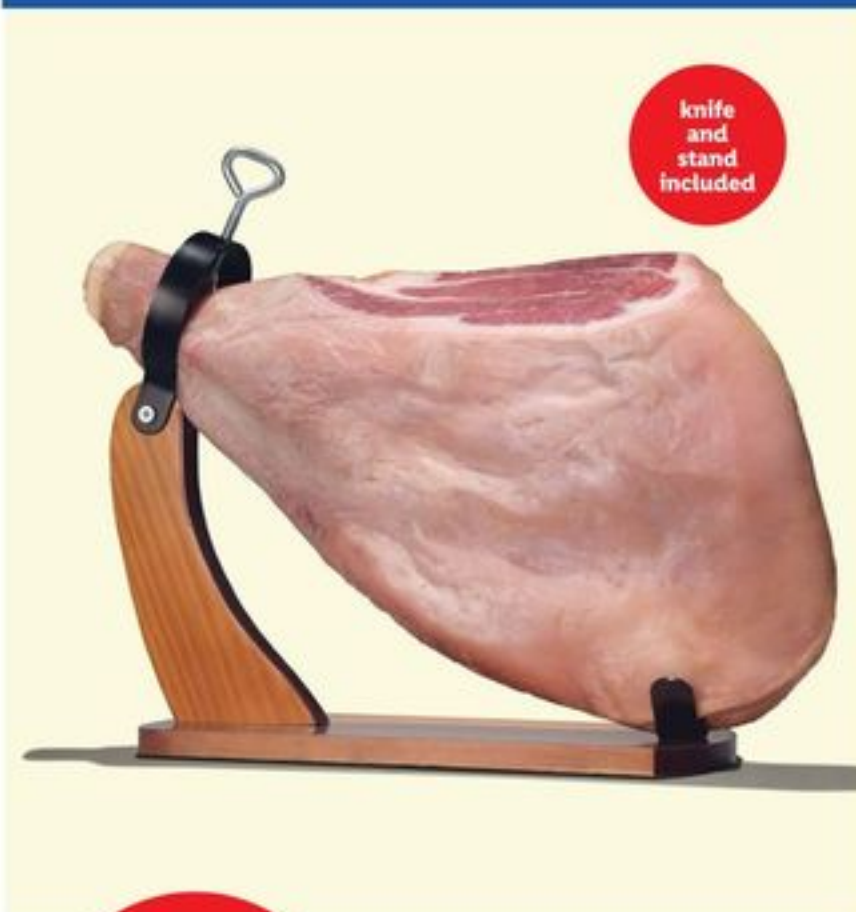

1.49
ea.

SAVE 60¢ with myLidl

premium everyday napkins

• 100 ct.

No. 214407

ENTERTAINING ESSENTIALS

knife and stand included

99⁹⁹ ea.