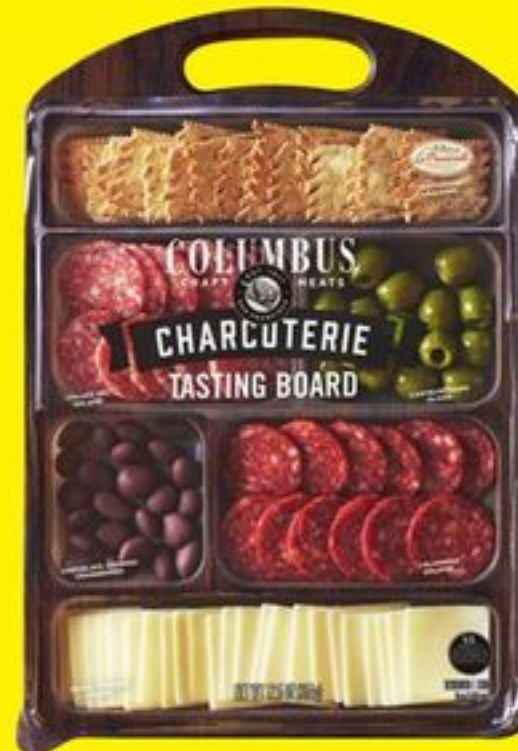

1.49
ea.

SAVE 60¢ with myLidl

premium everyday napkins

• 100 ct.

No. 214407

ENTERTAINING ESSENTIALS

knife and stand included

99⁹⁹ ea.

Noel® Serrano ham leg
• 1 ct.
No. 7129611

13⁹⁹ ea.

Columbus charcuterie tasting board
• 12.5 oz.
No. 7008407

2⁹⁹ ea.

Artikaas® Gouda starting at
• choose from smoked or vintage aged 18 months
• 6 oz.
No. 7150626 - 7150627