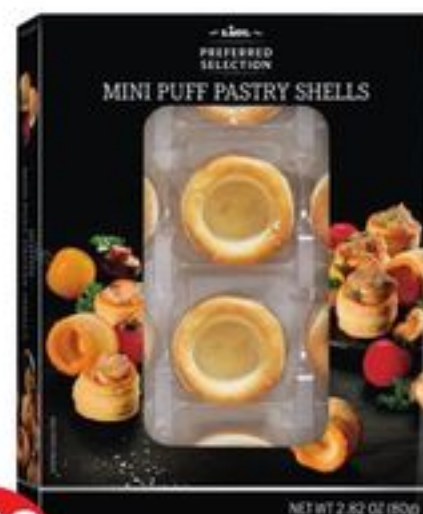

9⁹⁹ ea.

SAVE \$3.32
Lidl Preferred Selection jamón serrano dry cured ham, family pack
• 8 oz.
No. 231348

4⁹⁹ ea.

Principe™ prosciutto di San Daniele DOP
• 3 oz.
No. 7136579

4⁹⁹ ea.

Lidl Preferred Selection chorizo Español
• 4 oz.
No. 7000448

4²⁹ ea.

Kii Naturals™ artisan crisps
• choose from cranberry pumpkin seed or date and walnut
• 5.3 oz.
No. 7130333 - 7130334

5⁹⁹ ea.

Lidl Preferred Selection frozen breaded butterfly shrimp
• 12 oz.
No. 238720

10⁹⁹ ea.

Lidl Preferred Selection frozen Maryland style mini crab cakes
• 18 ct.
• 9 oz.
No. 7008464

1⁹⁹ ea.

Lidl Preferred Selection mini puff pastry shells
• 2.82 oz.
No. 212347

2⁴⁹ ea.

Couturier holiday goat cheese log
• choose from assorted varieties
• 4 oz.
No. 7142432