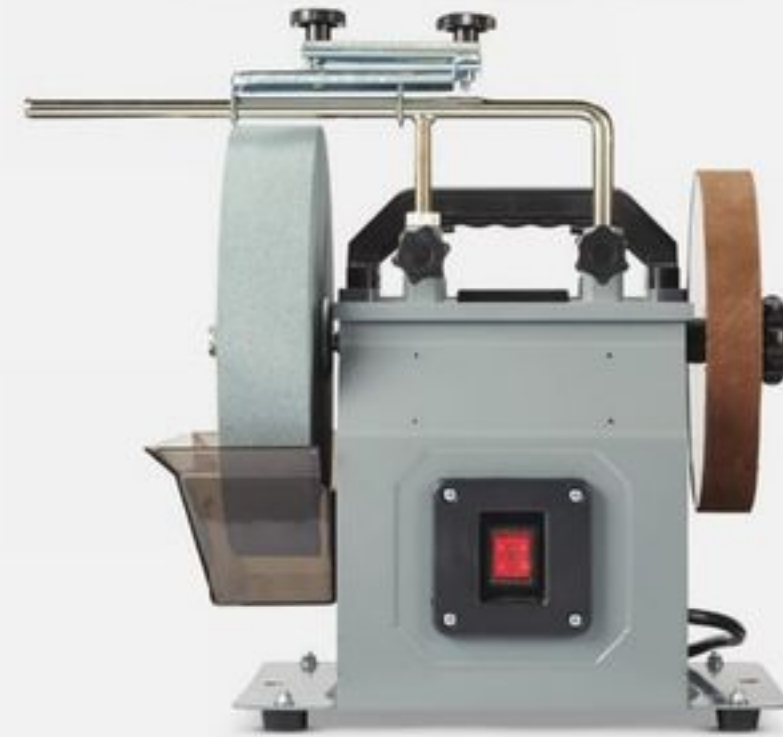

SAVE UP TO $50

MOTOMASTER

SAVE $50
179⁹⁹

Reg 229.99
7.50/24 mo**

Lawn Mower/ATV Jack. Up to 300-lb capacity. 09-1534-6.

MAXIMUM™

SAVE $100
199⁹⁹

Reg 299.99
8.34/24 mo**

10" x 2" Wet/Dry Tool Sharpener, 1.6A. 55-6917-4.

BLACK+DECKER

SAVE $45
83⁹⁹

Reg 129.99

20V Li-Ion ¾" Drill Kit. Includes (2) 1.5Ah batteries. 54-7286-0.