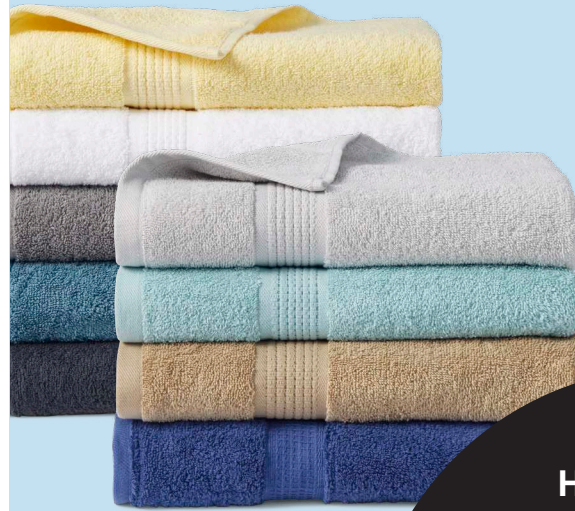

**\$3.99**

With Card  
Reg. 9.99

Everyday Living® Bath Towel

**\$3**

Reg. 4.99 With Card

Crayola Giant  
Coloring Pages

**\$3.99**

With Card  
Reg. 7.49