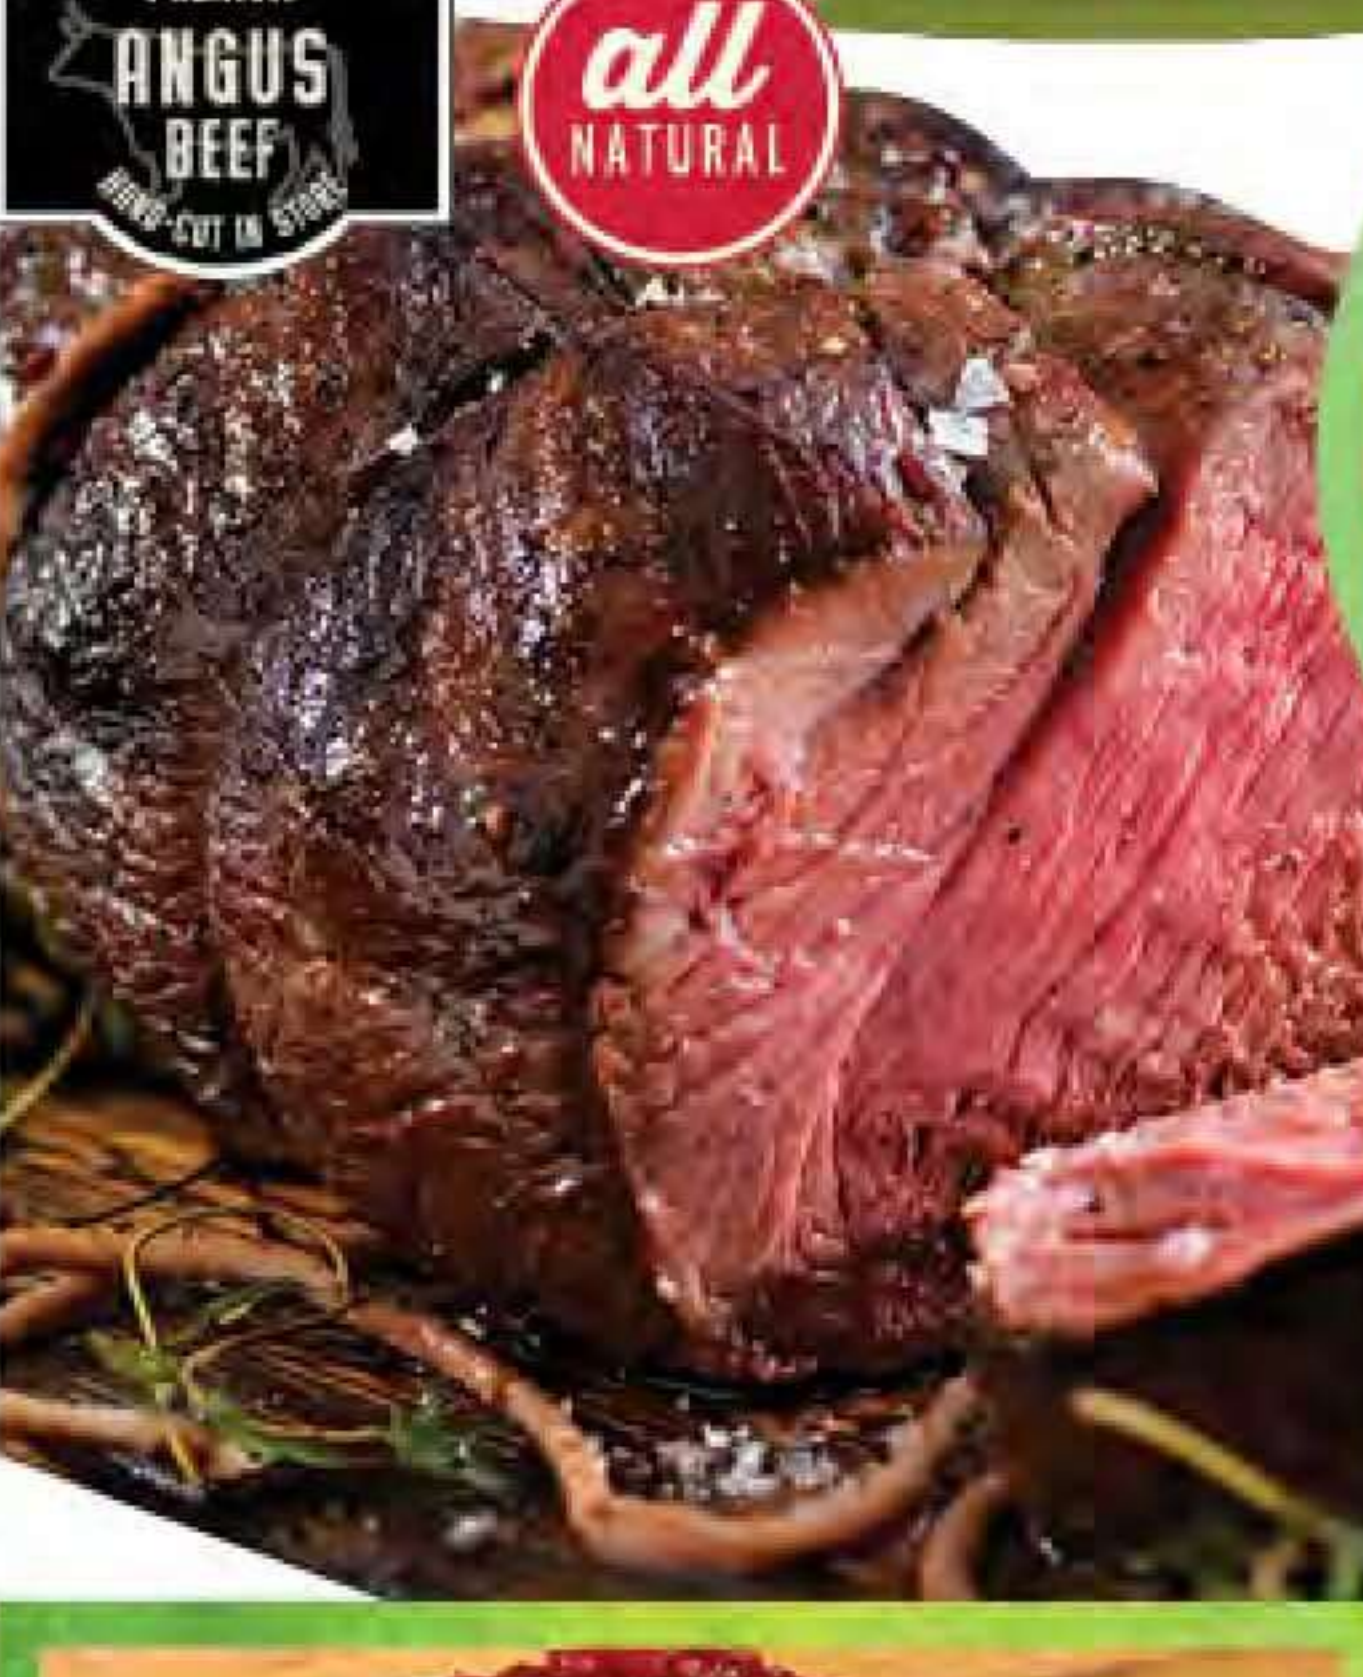

BUY 1 pkg. GET 1 pkg. FREE! WITH LOYALTY

Frozen Bone-In Turkey Breast

**\$2.49** lb with loyalty

Boneless Pork Loin Half

**2/\$5** with loyalty

Open Acres Yukon Gold or Red Potatoes 5 lb. bag

**\$6.99** lb with loyalty