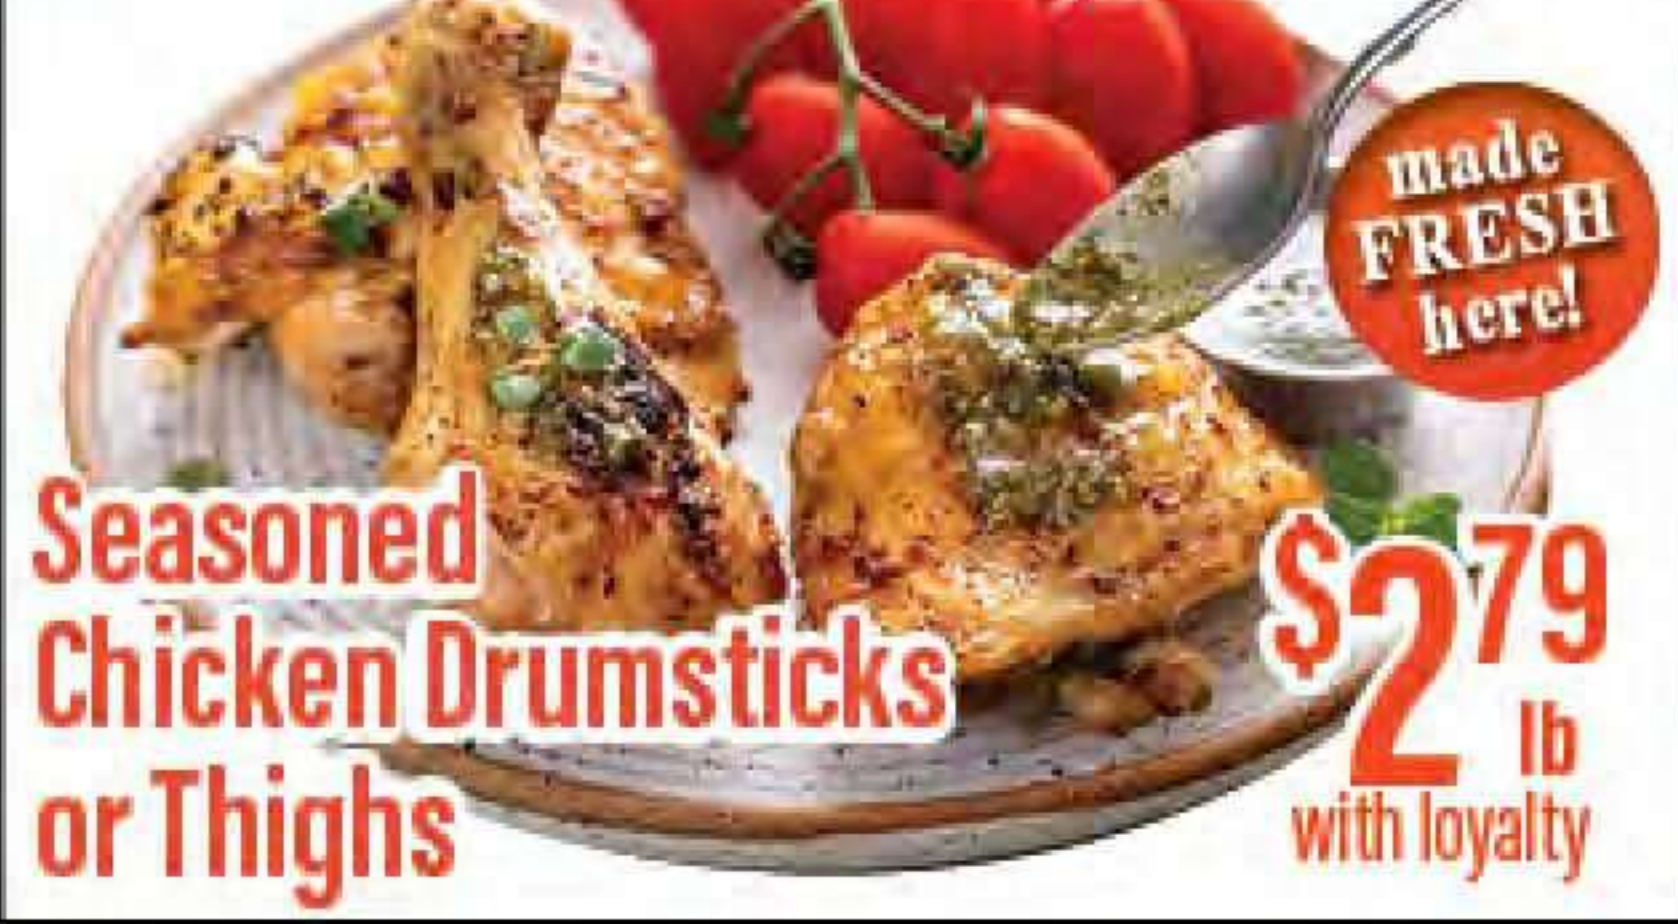

**Stuffed Pork Rib Chop**  
made FRESH here!  
**\$4.99** lb with loyalty

**Seasoned Pork Back Ribs**  
made FRESH here!  
**\$4.99** lb with loyalty

**Seasoned Chicken Drumsticks or Thighs**  
made FRESH here!  
**\$2.79** lb with loyalty