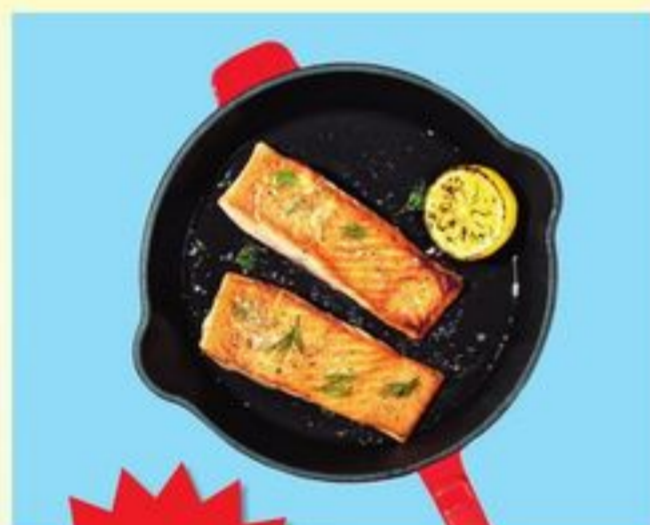

19.99 ea.
SAVE $6.23
Fish Market fresh Chilean Atlantic salmon fillet portions, family size
• 6 ct.
• 30 oz.
No. 218218