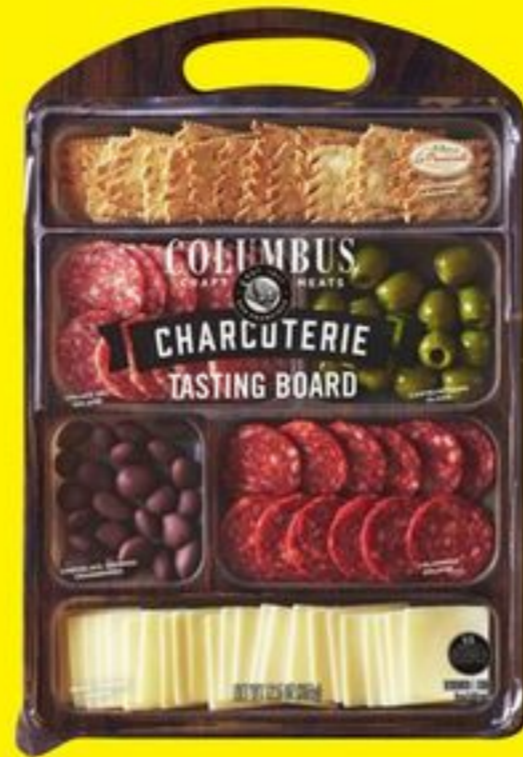

1⁴⁹
ea.

SAVE 60¢ with myLidl

premium everyday napkins

• 100 ct.

No. 214407

ENTERTAINING ESSENTIALS

knife and stand included

99⁹⁹ ea.

Noel® Serrano ham leg
• 1 ct.
No. 7129611

13⁹⁹ ea.

Columbus charcuterie tasting board
• 12.5 oz.
No. 7008407

2⁹⁹ ea.

Artikaas® Gouda starting at
• choose from smoked or vintage aged 18 months
• 6 oz.
No. 7150626 - 7150627