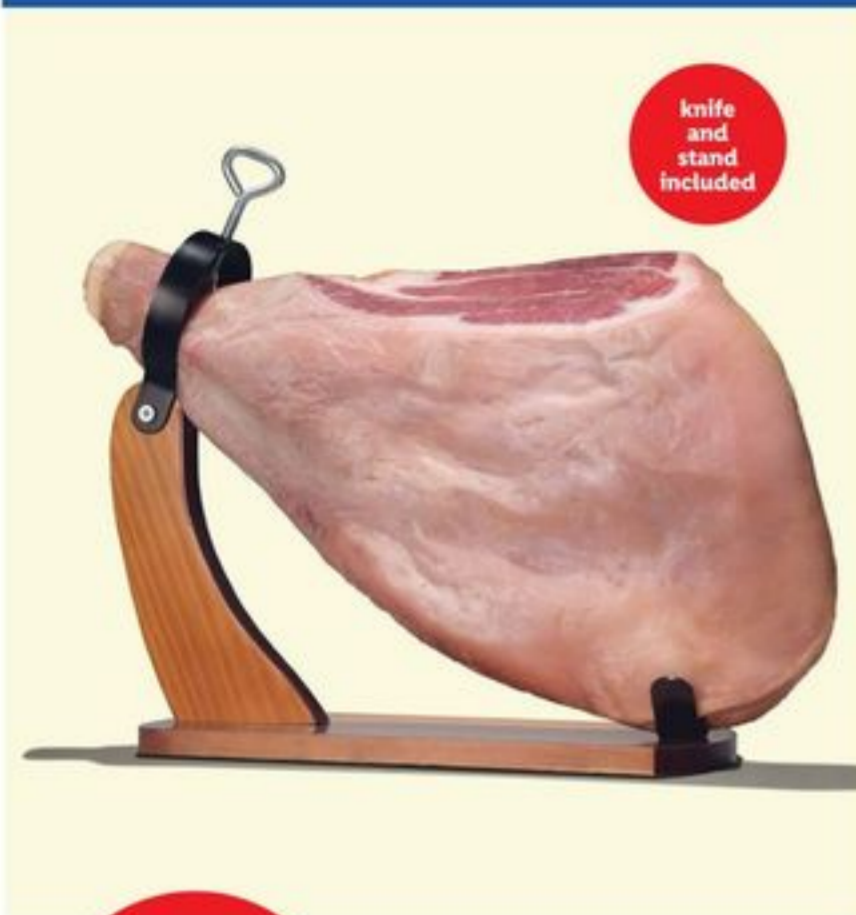

1⁴⁹
ea.

SAVE 60¢ with myLidl

premium everyday napkins

• 100 ct.

No. 214407

ENTERTAINING ESSENTIALS

knife and stand included

99⁹⁹ ea.