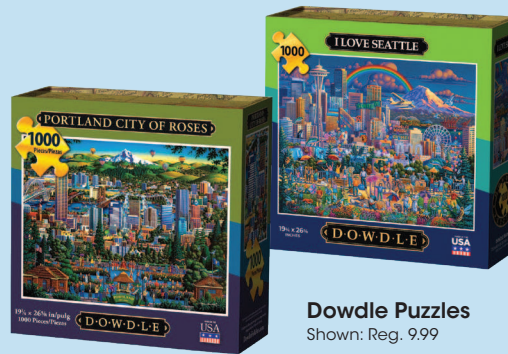

Savings are from Regular Prices, unless otherwise noted. Select Offers are with Card. Seasonal selection varies and is limited to stock on hand.

Masterpieces  
Holiday Puzzles  
Shown: Reg. 19.99

Dowdle Puzzles  
Shown: Reg. 9.99