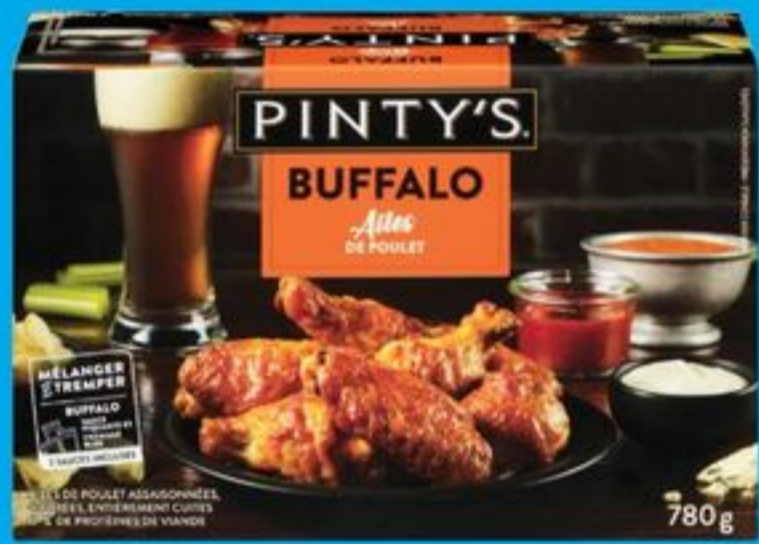

$16

PINTY'S CHICKEN WINGS
SELECTED VARIETIES, FROZEN, 780 G
2097234, SA