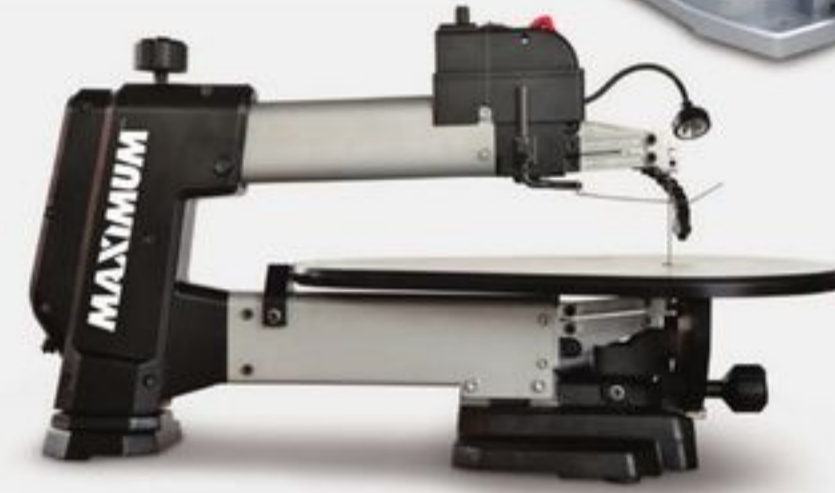

SAVE UP TO **\$250**

MAXIMUM
SAVE **\$250** Sale 449.99
18.75/24 mo**
Reg 699.99
13" Planer. Dual-edge, quick-change blades. 55-6971-2.

MAXIMUM
SAVE **\$240** Sale 259.99 10.84/24 mo**
Reg 499.99 18" Scroll Saw. 55-6796-0.