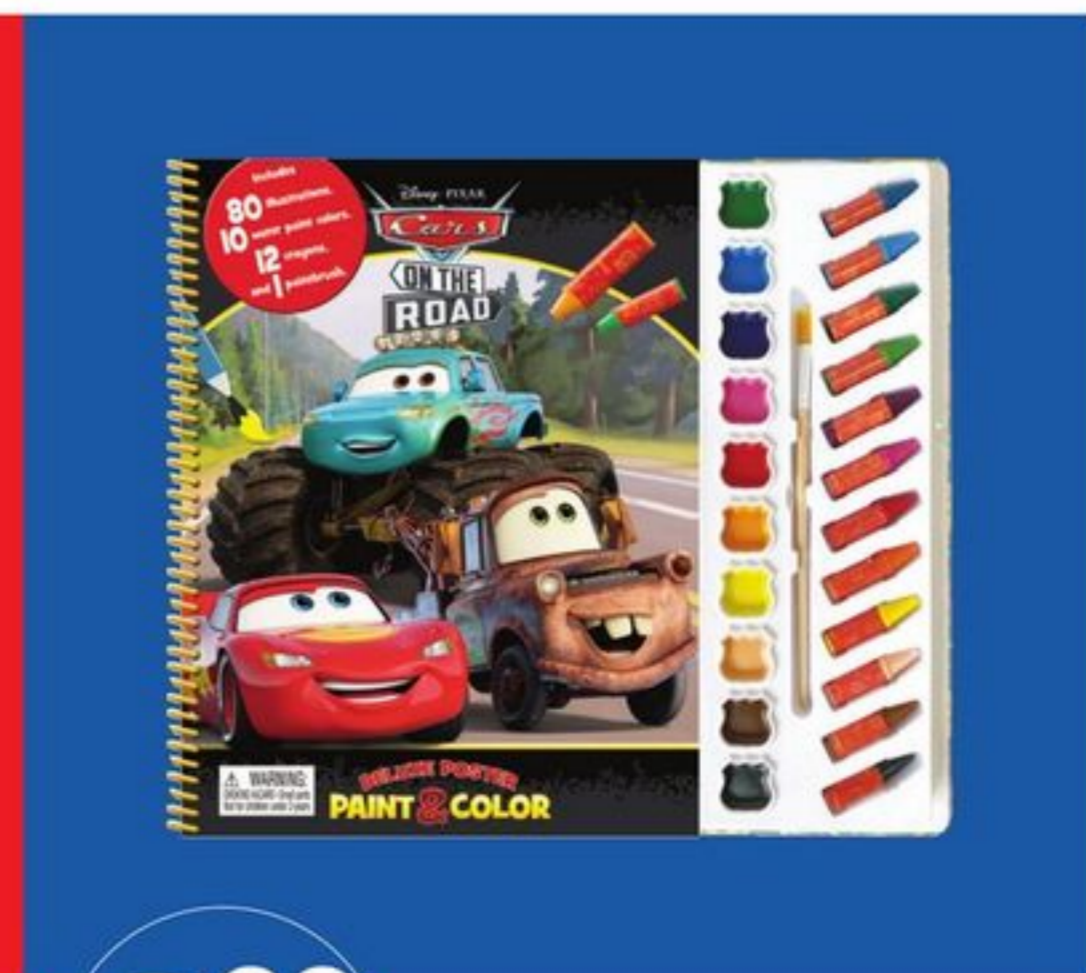

# SPARK THEIR IMAGINATION

**9<sup>99</sup>**  
ea.

Hasbro® Play-Doh®  
Marvel figure  
No. 475689

**14<sup>99</sup>**  
/pk.

Hasbro® Play-Doh®  
value pack  
No. 475685

**9<sup>99</sup>**  
ea.

Hasbro® Furby Furblets  
No. 475680

**4<sup>99</sup>**  
ea.

Orb™ Curiosities wiggly dog  
No. 500642

**5<sup>99</sup>**  
ea.

Moana blind pack figure  
No. 500690

**14<sup>99</sup>**  
/set

Fisher Price® little people  
vehicle  
No. 442520

**12<sup>99</sup>**  
ea.

Tytan® magnetic tiles  
No. 475530

**4<sup>99</sup>**  
ea.

Orb™ funklee animalz  
No. 500644

**9<sup>99</sup>**  
ea.

deluxe poster paint book  
No. 500686

**GET \$10  
OFF \$100**