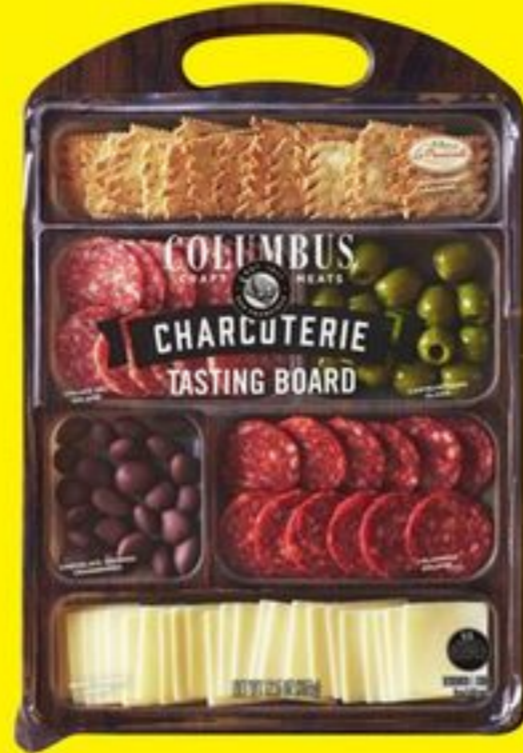

**SAVE 60¢**  
with myLidl  
**premium everyday napkins**

• 100 ct.

No. 214407

# ENTERTAINING ESSENTIALS

knife and stand included

**99<sup>99</sup>** ea.

**Noel® Serrano ham leg**  
• 1 ct.  
No. 7129611

**13<sup>99</sup>** ea.

**Columbus charcuterie tasting board**  
• 12.5 oz.  
No. 7008407

**2<sup>99</sup>** ea.

**Artikaas® Gouda starting at**  
• choose from smoked or vintage aged 18 months  
• 6 oz.  
No. 7150626 - 7150627

**9<sup>99</sup>** ea.

**SAVE \$3.32**  
**Lidl Preferred Selection jamón serrano dry cured ham, family pack**  
• 8 oz.  
No. 231348