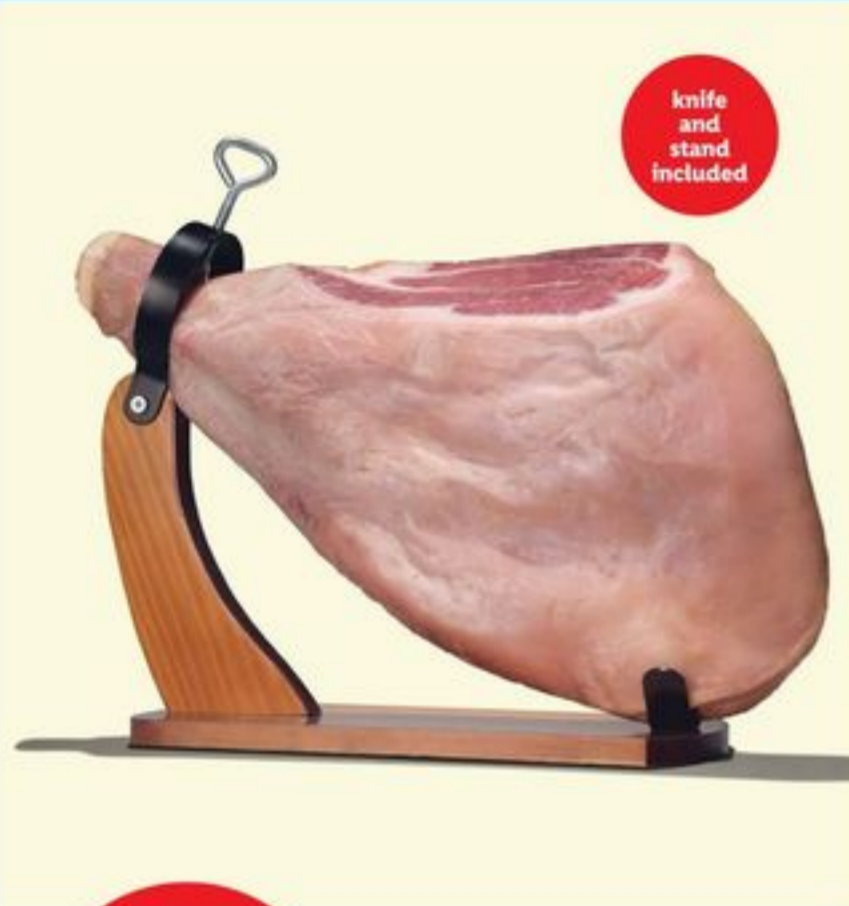

ENTERTAINING ESSENTIALS

knife and stand included

99⁹⁹ ea.

Noel® Serrano ham leg
• 1 ct.
No. 7129611