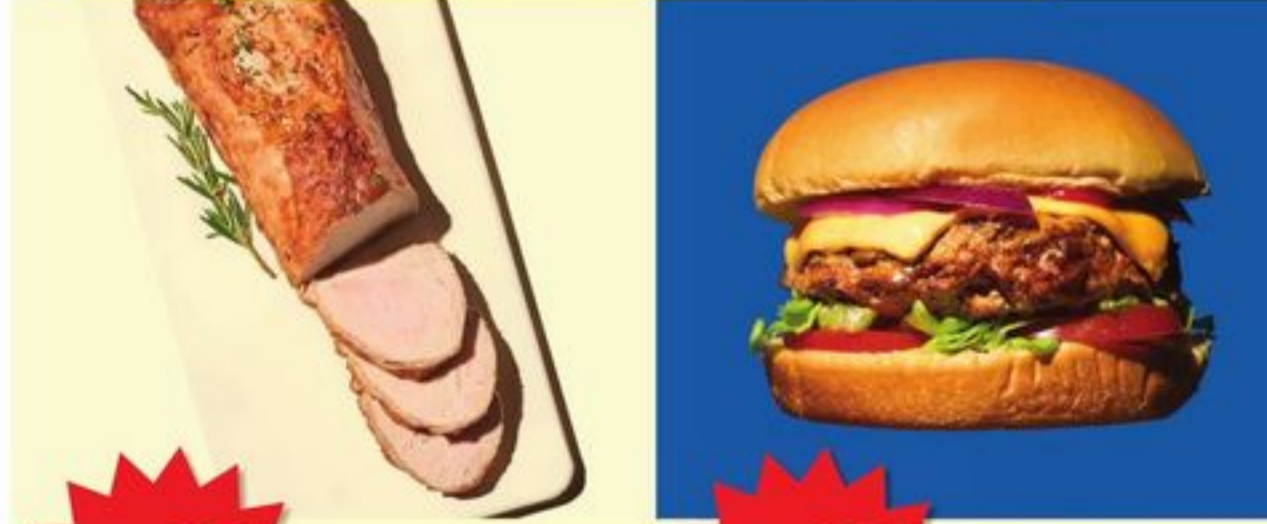

BIG LIDL DEALS

4.99 ea. **SAVE $1.00** with myLidl
Smithfield® fresh pork tenderloin
• choose from garlic & herb or roasted garlic & cracked black pepper
• 19.2 oz.
No. 7001341 - 7000350

4.99 ea. **SAVE $3.00** with myLidl
Butcher's Specialty fresh grassfed ground beef, 85% lean
• 16 oz.
No. 7001307