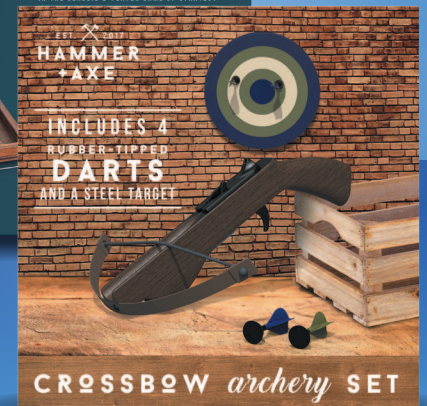

★ ★ $19⁹⁹

With Card

Nifty Home Essentials Boxed Gift and Hammer & Axe Boxed Gift

Reg. $40

Nifty Games Boxed Gift & Black Series Boxed Gift

$9⁹⁹

With Card
Reg. $20