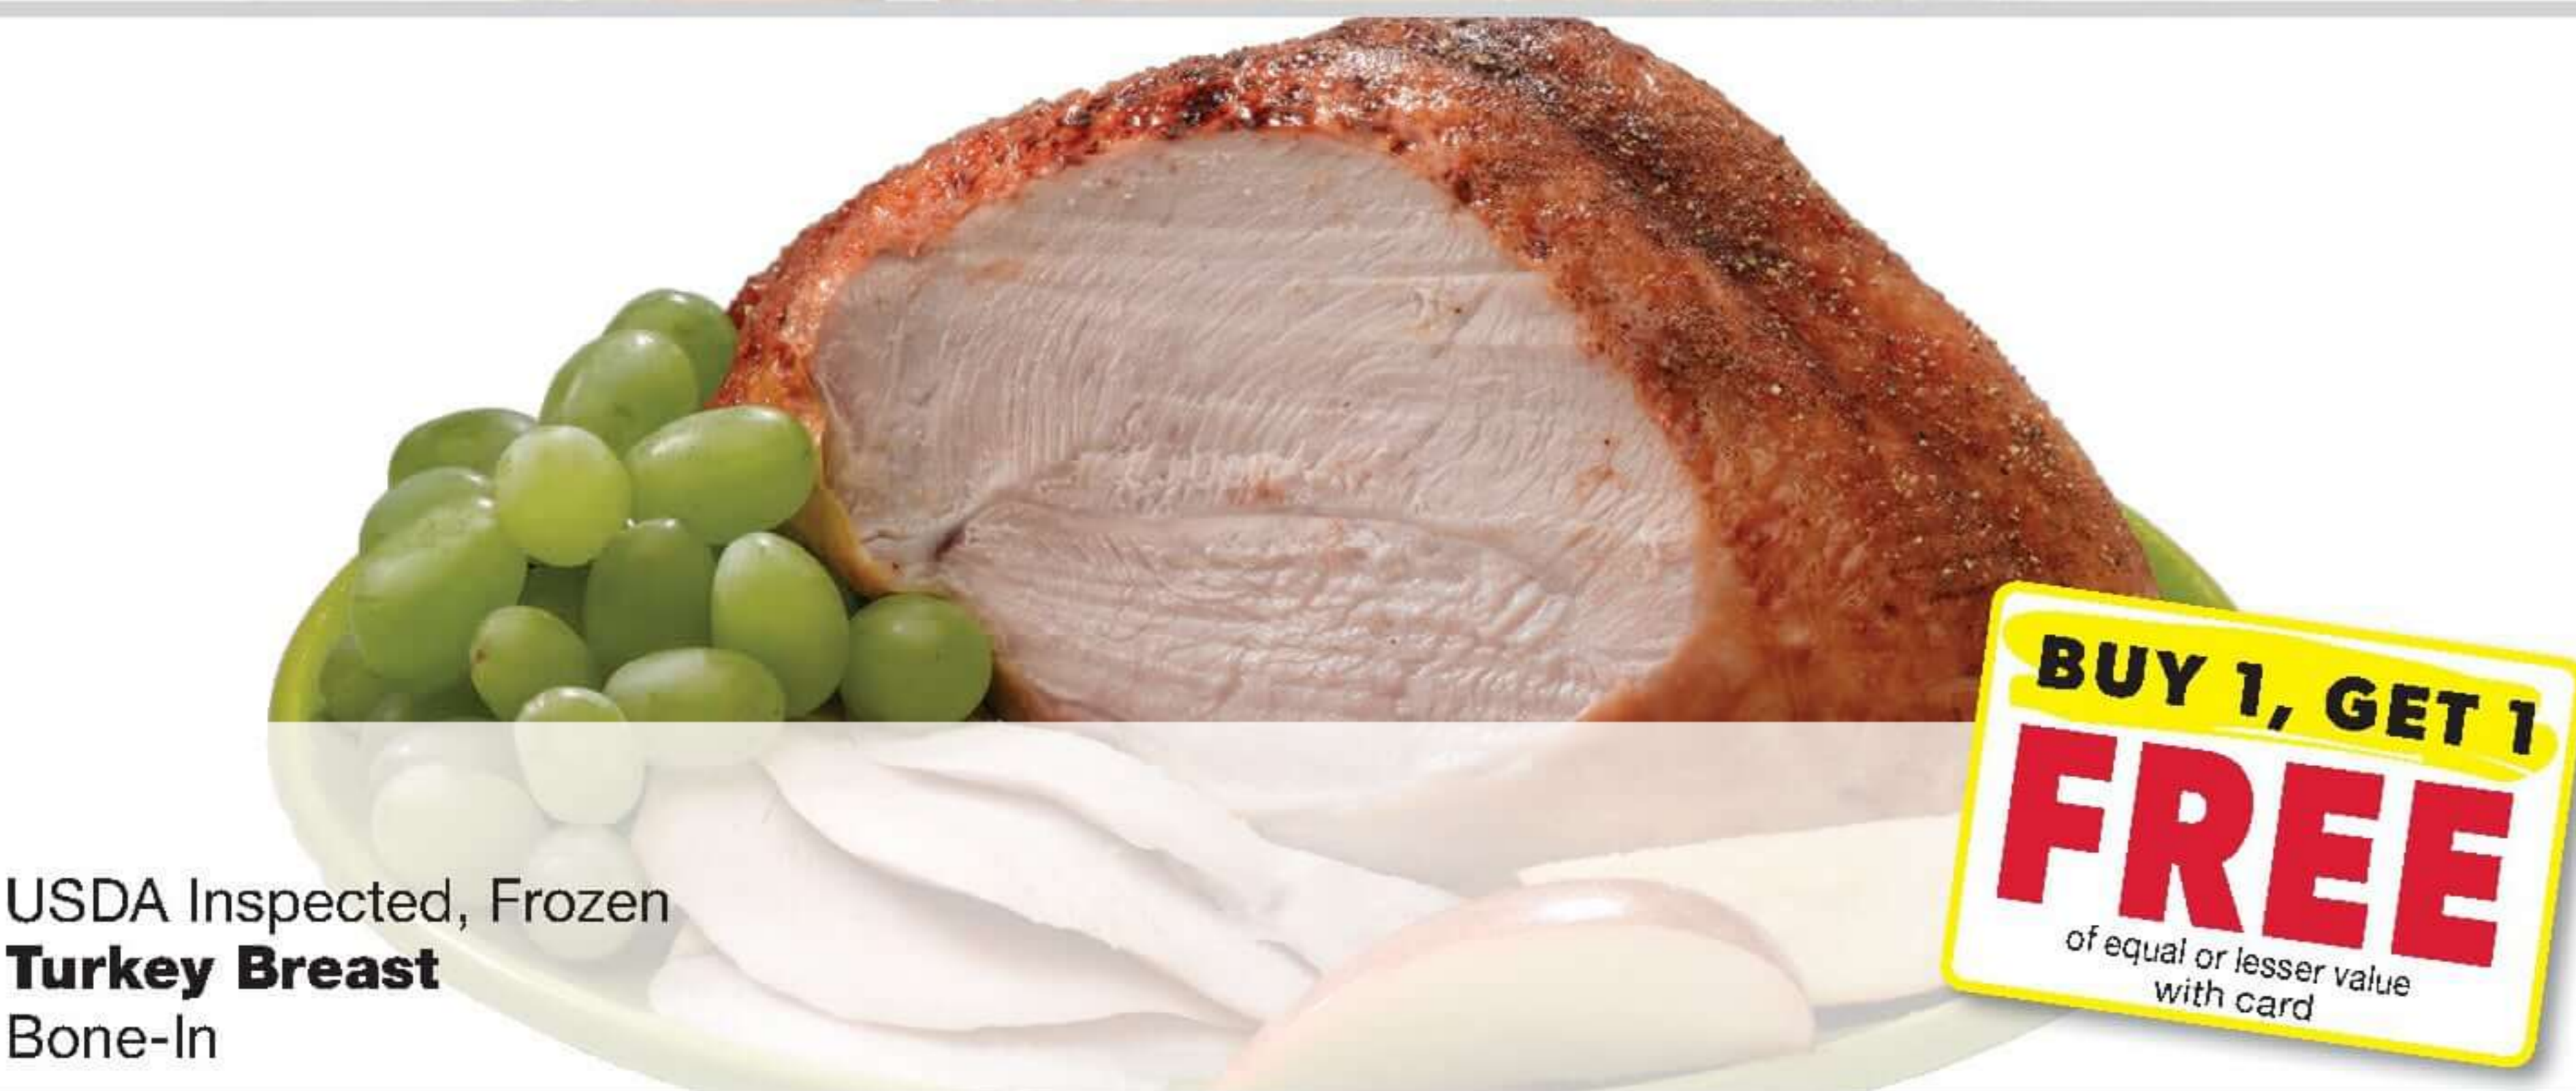

DIGITAL COUPON

Fresh Blueberries (pint) or Pomegranate (each)

Sale **$2.99** with card

- **$1.00** OFF 1

$1.99 Limit 4 with card

USDA Inspected, Frozen
Turkey Breast
Bone-In

BUY 1, GET 1 FREE
of equal or lesser value with card