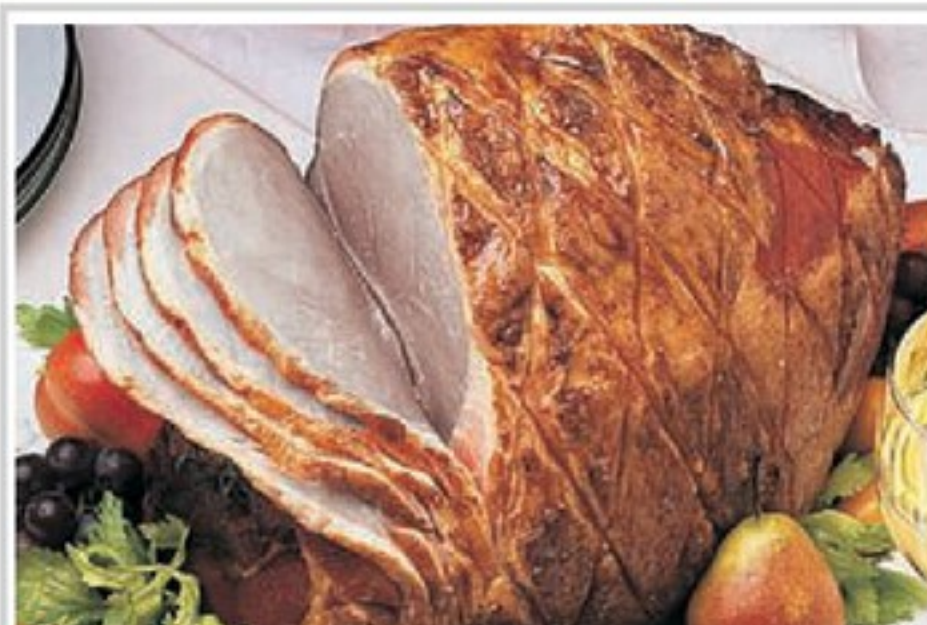

Pork Loin Rib or Loin End Chops On The Bone, 3 Lbs. or More \$1.89 Lb.

Whole Fresh Pork Ham On The Bone \$1.99 Lb.

Meatloaf Mix Store Made, Ground Beef, Veal & Pork \$3.99 Lb.

Whole Pork Shoulder Smoked Picnic Fresh \$2.49 Lb.