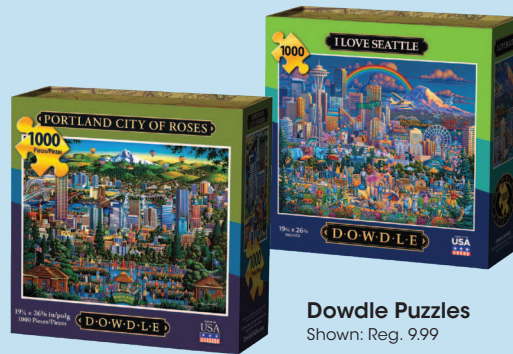

Savings are from Regular Prices, unless otherwise noted. Select Offers are with Card. Seasonal selection varies and is limited to stock on hand.

Masterpieces  
Holiday Puzzles  
Shown: Reg. 19.99

Dowdle Puzzles  
Shown: Reg. 9.99