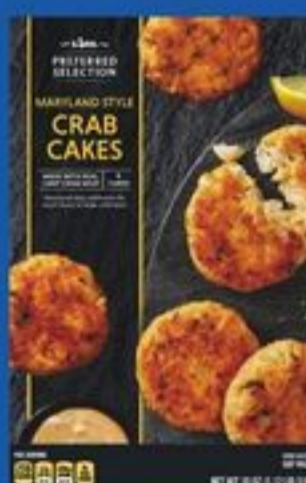

21.99
ea.

Lidl Preferred Selection frozen
Maryland style crab cakes
• 6 ct.
• 18 oz.
No. 7008525