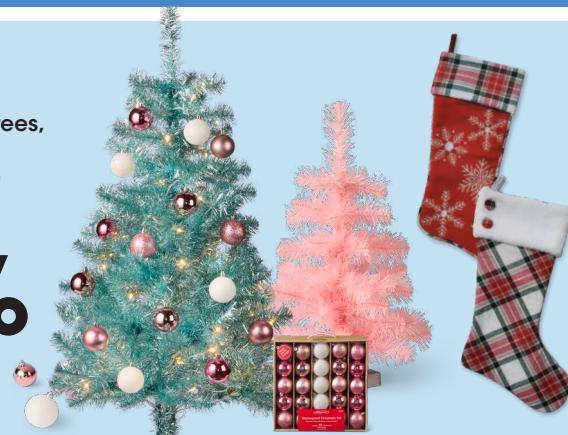

With Card

Holiday Home®
8.3" Hanging Décor

\$5⁵⁹

With Card

Holiday Home®
Lights, Artificial Trees,
Outdoor Décor,
Stockings & More

**SAVE
30%**

With Card

Prices good Wednesday, November 13 through Tuesday, November 19, 2024.