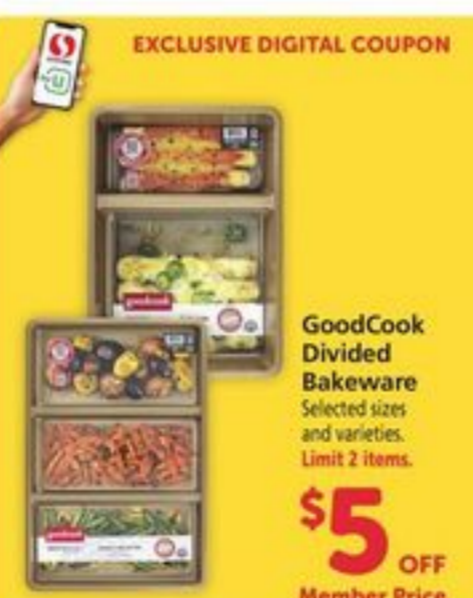

GoodCook Healthy Ceramic 3-Piece Pan Set
Selected varieties. Limit 2 items. $5 OFF. Member Price. See details.