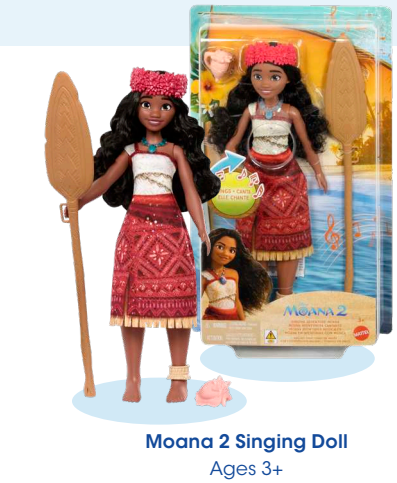

Disney Princess Style Hair Tote  
Ages 3+

Disney Princess  
Ariel Dress or  
Accessories  
Ages 3+

**Disney**  
© Disney

Disney  
Necklace  
Activity Kit  
Ages 3+

SCAN HERE  
Make dreams  
(and deals)  
come true!

See front page for  
coupon details.

Moana 2  
Transforming Boat Play Set  
Ages 3+

Moana 2 Styling Head  
Ages 3+

Moana 2  
Simea Doll  
Ages 3+

Moana 2 Singing Doll  
Ages 3+

Moana 2  
10.5" Doll  
Ages 3+

Moana 2 Mystery Plush  
Ages 3+

Moana 2  
Sister Play Set  
Ages 3+

Polly Pocket™

Polly Pocket Rolling Suitcase  
Ages 4+

Polly Pocket Unicorn Party Play Set  
Ages 4+

Polly Pocket 35th Birthday Stamper  
Ages 4+