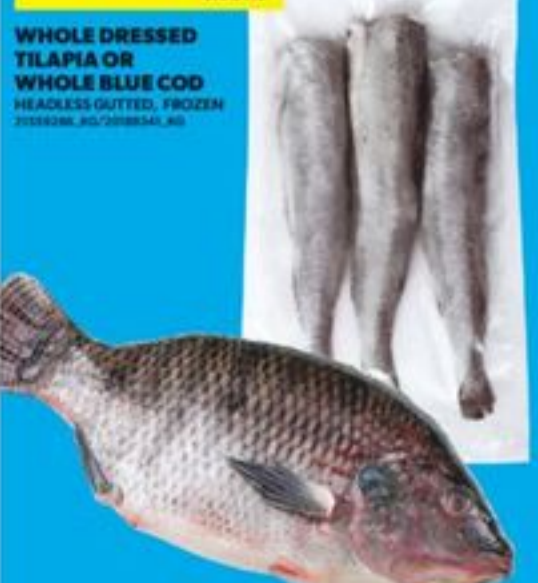

SUPER FRESH

9⁹⁹
LB
22.02/KG

BONELESS BLADE ROAST OR STEAK
CUT FROM CANADA AA GRADE WESTERN BEEF
2006495_02

**CLUB
SIZE**

18⁹⁹
LB
41.87/KG

CAP-OFF RIB STEAK
CUT FROM CANADA AAA GRADE WESTERN BEEF
2006204_02

**CLUB
SIZE**

10⁹⁹
LB
24.23/KG

**PC® FREE FROM®
BONELESS, SKINLESS
CHICKEN BREAST**
FRESH
20021962_02

$15

CHICKEN BREAST FILLET
BONELESS SKINLESS, FRESH, UP TO 925 G
2006943_04

8⁹⁹

**PC® FREE FROM®
BREAKFAST SAUSAGES**
SELECTED VARIETIES, 750 G
2006444_04

**LIMIT 4
OVER LIMIT PAY
9.99 EA**

4⁹⁹
LB
11.00/KG

**PC® FREE FROM® PORK
SHOULDER BLADE
STEAK OR ROAST**
20061907_02

**CLUB
SIZE**

11⁹⁹

**MARCANGELO
SKEWERS OR PC®
WORLD OF FLAVORS®
PORK LOIN ROAST**
SELECTED VARIETIES, 480-800 G
2006246_04/2006865_04

**LIMIT 4
OVER LIMIT PAY
12.99 EA**

6⁹⁹

**SEAQUEST® RAW
OR COOKED PEEL
SHRIMP 70-90/LB, 300 G OR
TRADITIONS FISH
OR SHRIMP BALLS
500-750 G, FROZEN**
20044016_04/2006527_04

**LIMIT 4
OVER LIMIT PAY
7.99 EA**

$11

**PC® SHRIMP
HORS D'OEUVRES**
SELECTED VARIETIES, FROZEN,
UNCOOKED, 294-454 G
20068017_04/2006824_04

11⁹⁹

**SEAQUEST® PACIFIC
WHITE SHRIMP**
FROZEN, 70-90/LB, 680 G
20042706_04/2004369_04

**CLUB
SIZE**

14⁹⁹
LB
33.05/KG

**WILD SOCKEYE
SALMON FILLETS**
FROZEN OR THAWED
FOR YOUR CONVENIENCE
2006472_02

27⁹⁹

**PC® COOKED
PEELED LARGE PACIFIC
WHITE SHRIMP**
FROZEN, 31-40/LB, 1.5 KG
20064622_04

**LIMIT 4
OVER LIMIT PAY
34.99 EA**

**CLUB
SIZE**

$3
LB
6.61/KG

**Blue Cod
Morue bleue**