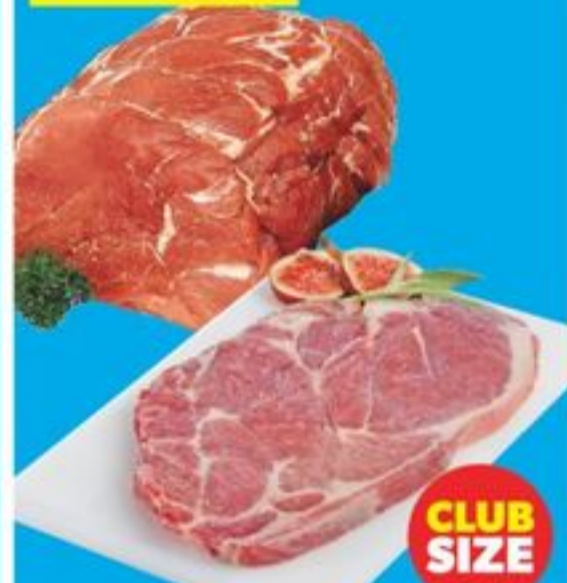

SUPER FRESH

9⁹⁹
LB
22.02/KG

BONELESS BLADE ROAST OR STEAK
CUT FROM CANADA AA GRADE WESTERN BEEF
2006495_02

**CLUB
SIZE**

18⁹⁹
LB
41.87/KG

CAP-OFF RIB STEAK
CUT FROM CANADA AAA GRADE WESTERN BEEF
2006204_02

**CLUB
SIZE**

10⁹⁹
LB
24.23/KG

**PC[®] FREE FROM[®]
BONELESS, SKINLESS
CHICKEN BREAST**
FRESH
20021962_02

\$15

CHICKEN BREAST FILLET
BONELESS SKINLESS, FRESH, UP TO 925 G
2006943_04

8⁹⁹

**PC[®] FREE FROM[®]
BREAKFAST SAUSAGES**
SELECTED VARIETIES, 750 G
2006444_04

**LIMIT 4
OVER LIMIT PAY
9.99 EA**

4⁹⁹
LB
11.00/KG

**PC[®] FREE FROM[®] PORK
SHOULDER BLADE
STEAK OR ROAST**
20061907_02

**CLUB
SIZE**

11⁹⁹

**MARCANGELO
SKEWERS OR PC[®]
WORLD OF FLAVORS[®]
PORK LOIN ROAST**
SELECTED VARIETIES, 480-800 G
2006246_04/2006865_04