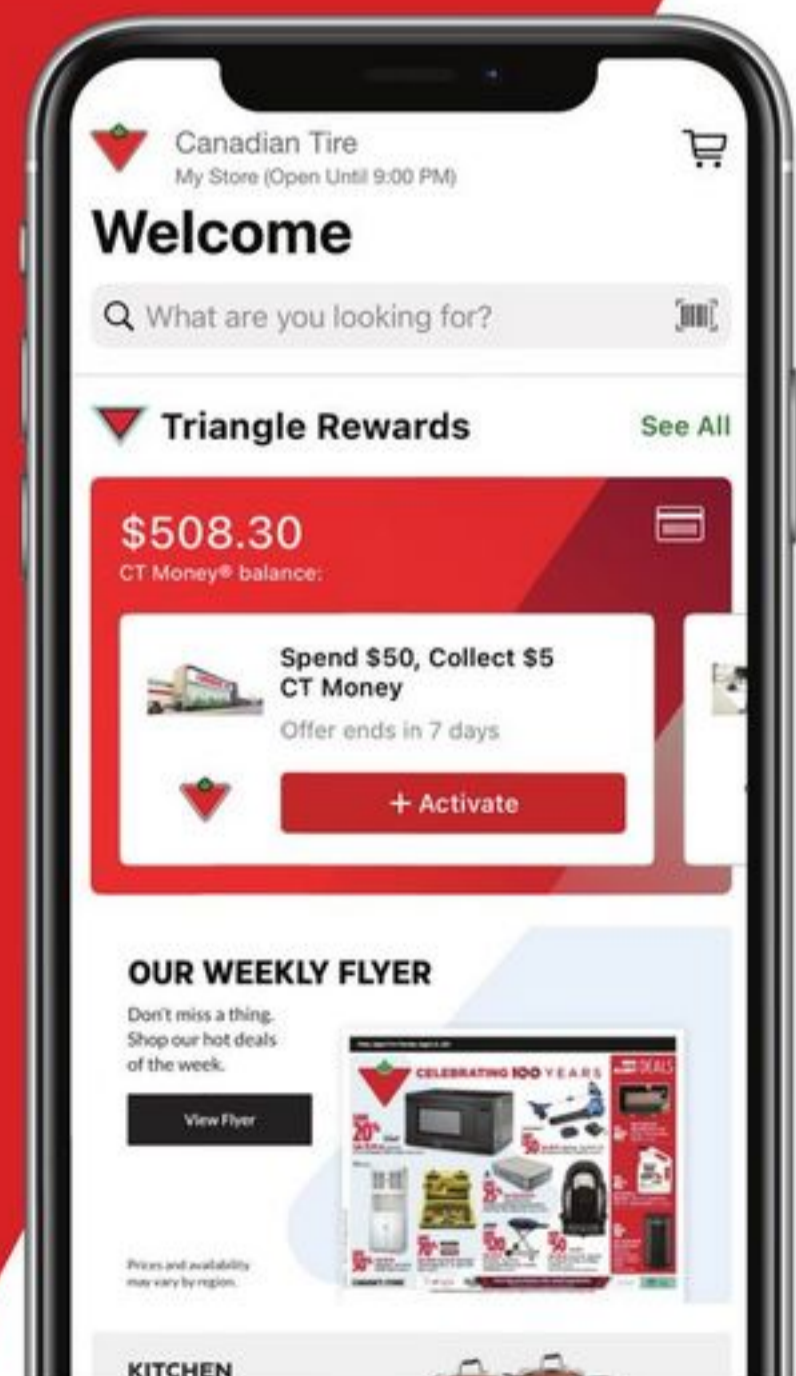

# Looking for the best deals?

Download the CT app for access to our digital flyer and to activate Triangle Rewards.

[Download Now](#)

**SHOP SMARTER**  
AT

**type A** **SAVE UP TO 45%**

**SAVE 30%** **27.99**  
Reg 39.99  
Under-the-Bed Storage Tote. 142-9645-4. 64L