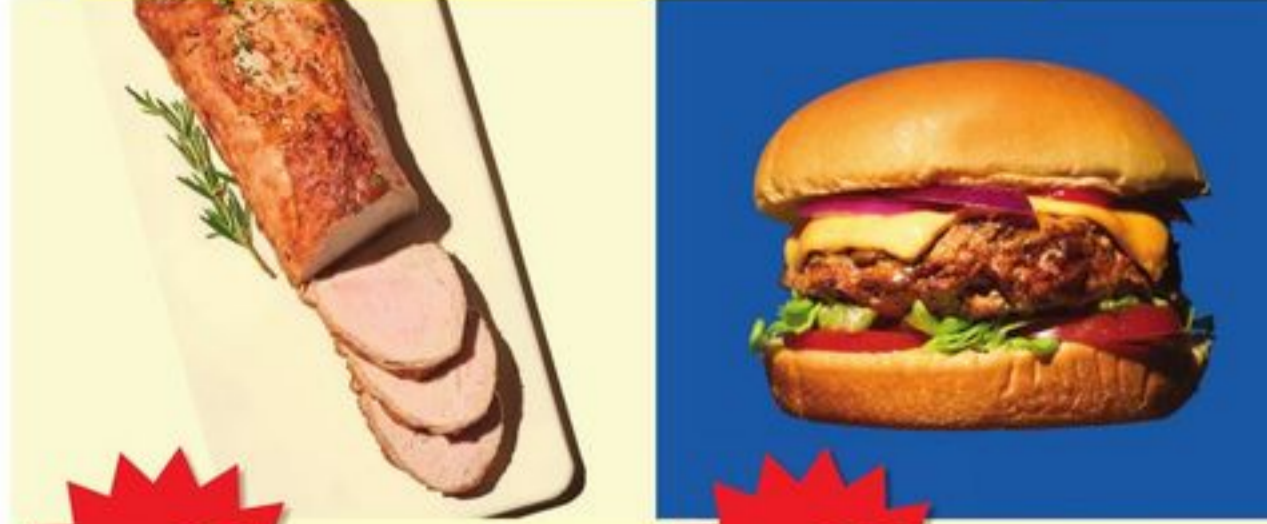

LIDL THE SUPER-EST MARKET

Wed. 11/27 - Tues. 12/3

BIG LIDL DEALS

4.99 ea. **SAVE $1.00** with myLidl
Smithfield® fresh pork tenderloin
• choose from garlic & herb or roasted garlic & cracked black pepper
• 19.2 oz.
No. 7001341 • 7000350

4.99 ea. **SAVE $3.00** with myLidl
Butcher's Specialty fresh grassfed ground beef, 85% lean
• 16 oz.
No. 7001307