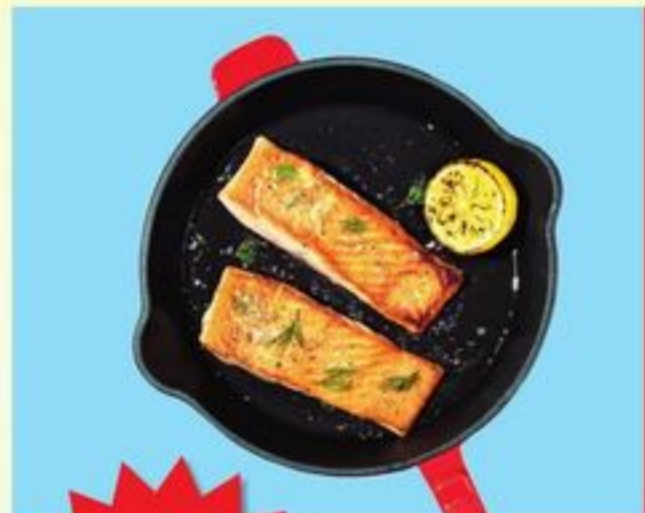

19.99 ea.

SAVE $6.23 Fish Market fresh Chilean Atlantic salmon fillet portions, family size
• 6 ct.
• 30 oz.
No. 23878