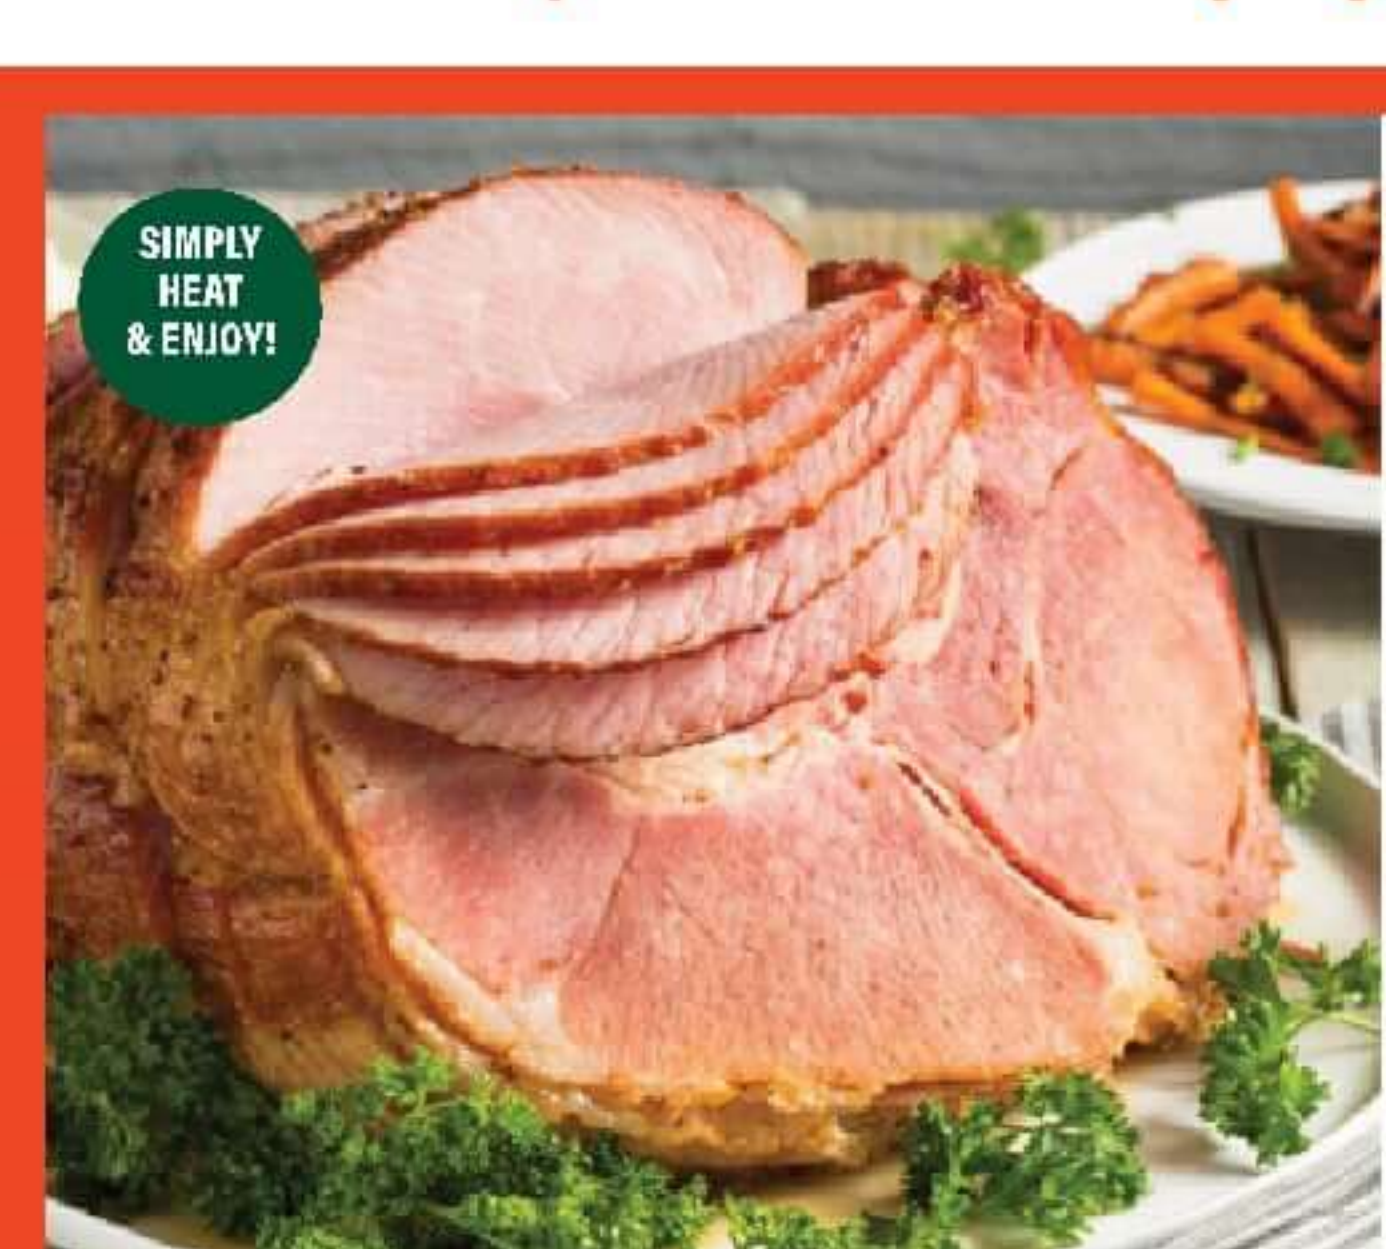

HOLIDAY HAM DINNER
Your family deserves the best!
$79.99
6-7 LB KRETSCHMAR SPIRAL RECIPE HAM
2 LBS HOME STYLE GREEN BEANS
24 OZ. MASHED POTATOES
2 LB FRESH CRANBERRY RELISH
12 KING'S HAWAIIAN DINNER ROLLS
8-INCH PREMIUM PUMPKIN PIE