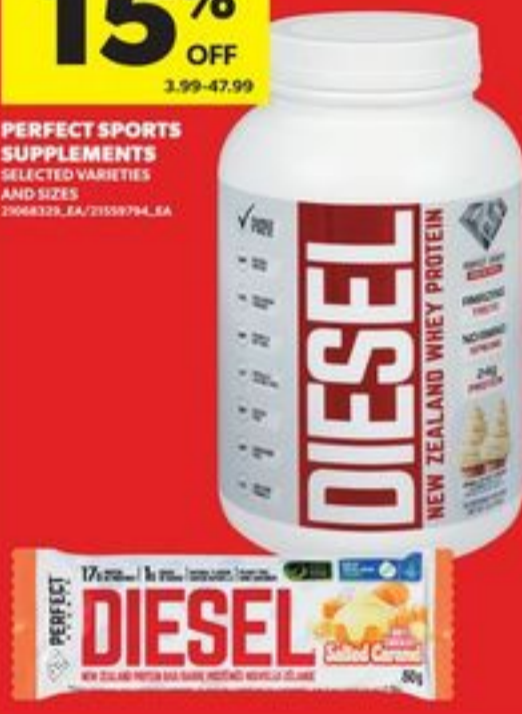

GET **3,000** pts
-$3 Value

ONE A DAY MULTIVITAMINS OR FLINTSTONE'S CHILDREN'S VITAMINS
SELECTED VARIETIES AND SIZES
21294471_EA/21515326_EA

SAVE UP TO **15% OFF**
3.99-47.99

PERFECT SPORTS SUPPLEMENTS
SELECTED VARIETIES AND SIZES
21044329_EA/21558794_EA