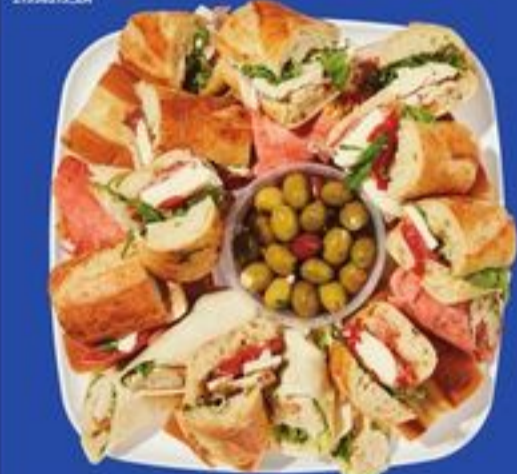

$60

THE ENTERTAINER

A MUST HAVE FOR ANY PARTY, IT OFFERS GUESTS A SELECTION OF OUR FAVOURITE SANDWICHES ON FRESH BAKED BAGUETTE, HAND ROLLED TORTILLA WRAPS AND FRESH SUB BUNS SERVES 8-10

21154833_EA