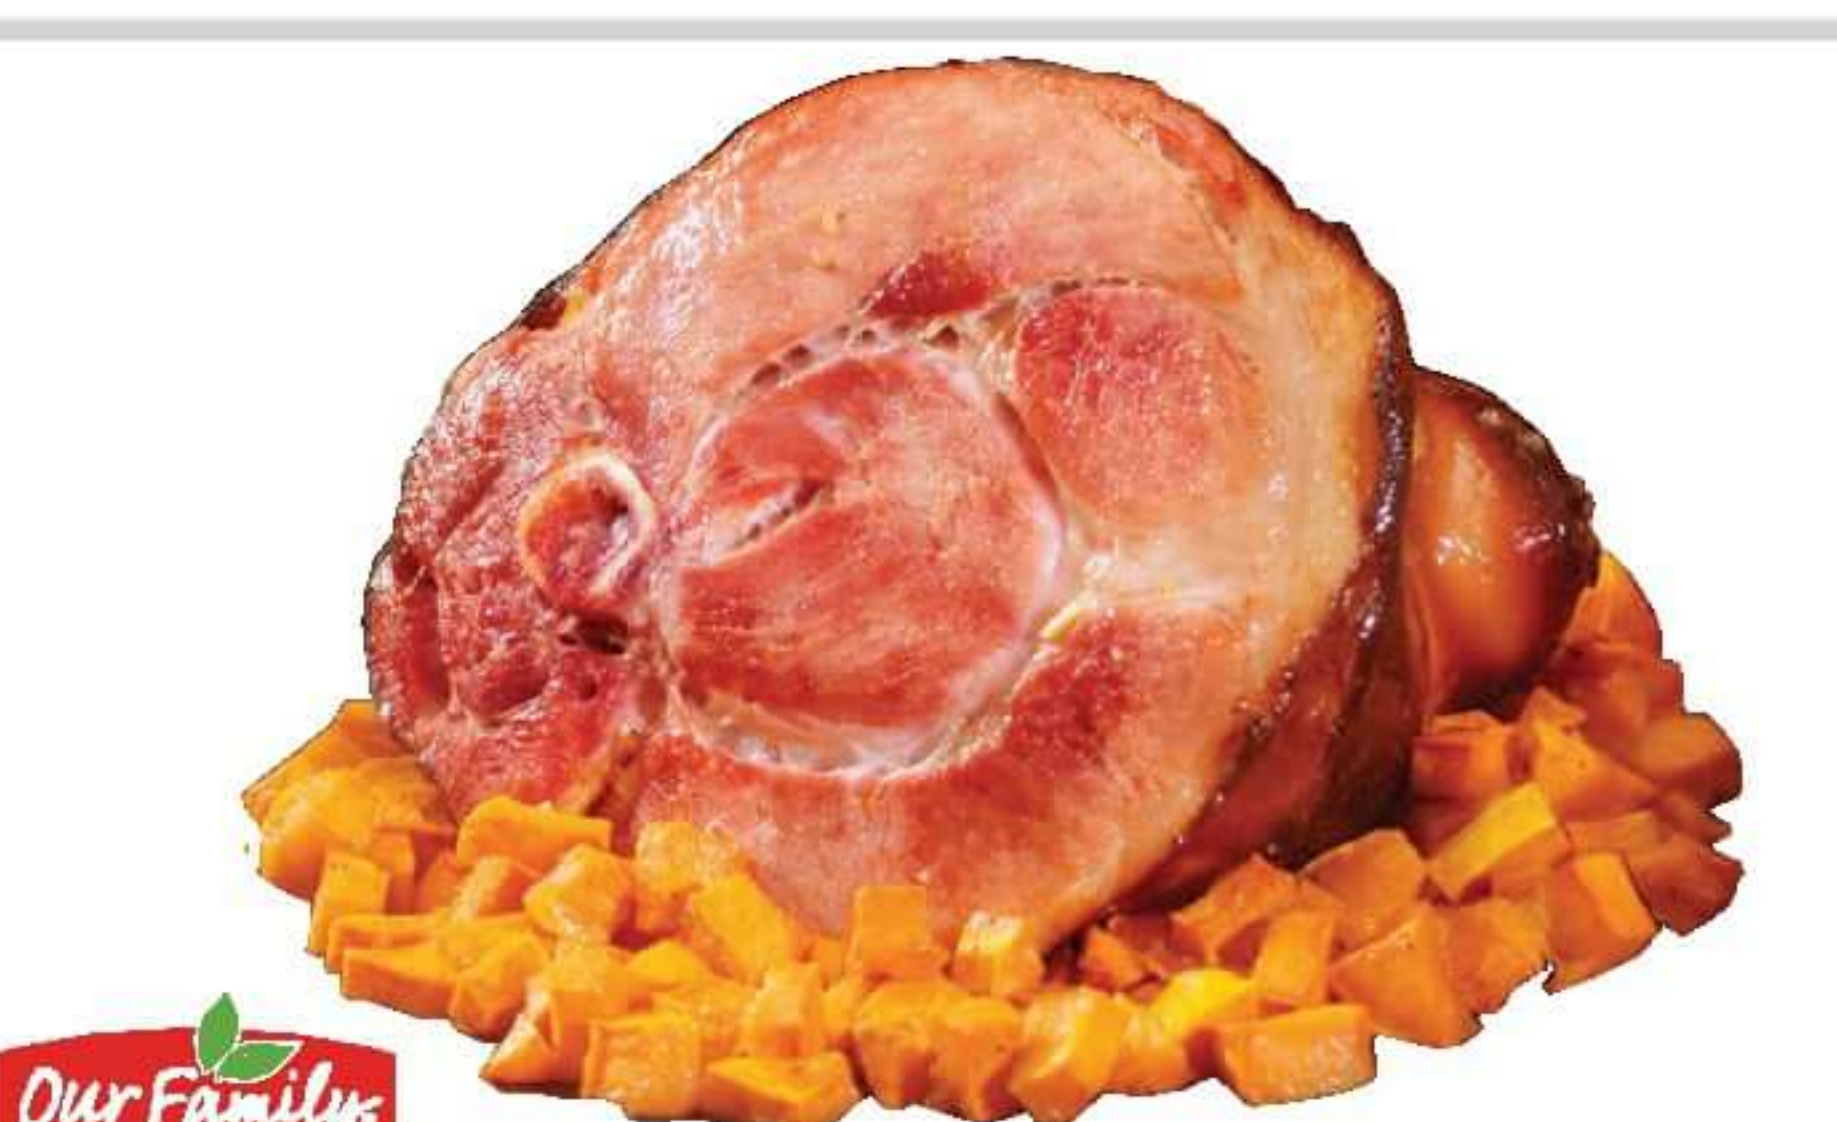

Our Family
Smoked Shank Portion Ham Water Added, Bone-In **$1.89** lb. with card