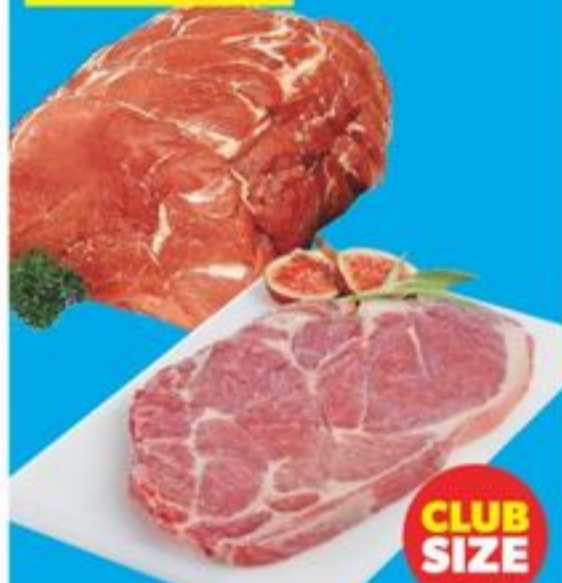

SUPER FRESH

9⁹⁹
LB
22.02/KG

BONELESS BLADE ROAST OR STEAK
CUT FROM CANADA AA GRADE WESTERN BEEF
2006495_02

**CLUB
SIZE**

18⁹⁹
LB
41.87/KG

CAP-OFF RIB STEAK
CUT FROM CANADA AAA GRADE WESTERN BEEF
2006204_02

**CLUB
SIZE**

10⁹⁹
LB
24.23/KG

**PC[®] FREE FROM[®]
BONELESS, SKINLESS
CHICKEN BREAST**
FRESH
20021992_02

\$15

CHICKEN BREAST FILLET
BONELESS SKINLESS, FRESH, UP TO 925 G
2006943_04

8⁹⁹

**PC[®] FREE FROM[®]
BREAKFAST SAUSAGES**
SELECTED VARIETIES, 750 G
2006444_04

LIMIT 4
OVER LIMIT PAY
9.99 EA

4⁹⁹
LB
11.00/KG

**PC[®] FREE FROM[®] PORK
SHOULDER BLADE
STEAK OR ROAST**
20061907_02

**CLUB
SIZE**

11⁹⁹

**MARCANGELO
SKEWERS OR PC[®]
WORLD OF FLAVORS[®]
PORK LOIN ROAST**
SELECTED VARIETIES, 480-800 G
2006246_04/2006865_04