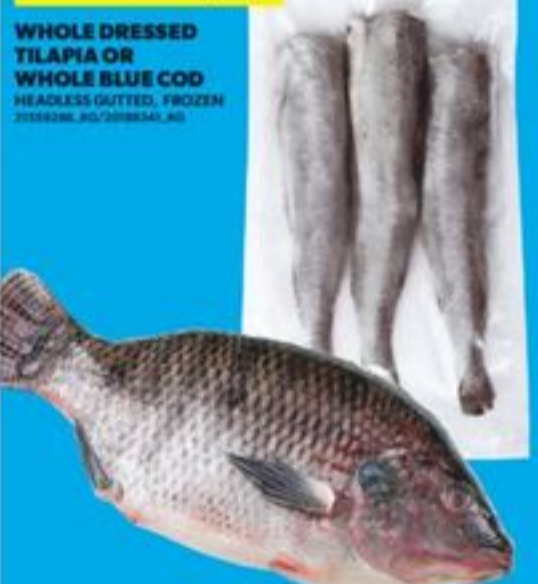

LIMIT 4
OVER LIMIT PAY
34.99 EA

**CLUB
SIZE**

\$3
LB
6.61/KG

**Blue Cod
Morue bleue**

**WHOLE DRESSED
TILAPIA OR
WHOLE BLUE COD**
HEADLESS GUTTED, FROZEN
20060306_02/2006034L_02

SUPER FRESH

3.20
/100 G

PC[®] SERVICE SLICED
GENOVA SALAMI
SELECTED VARIETIES
200/107 EA