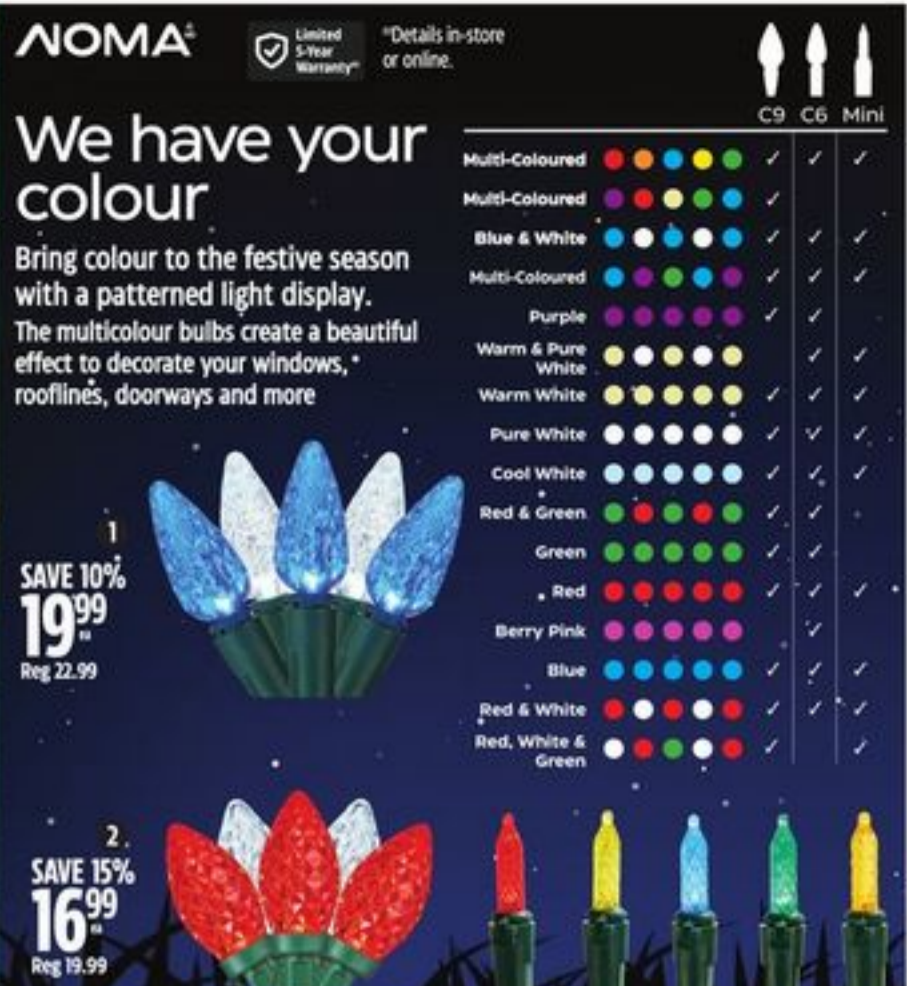

GREAT VALUE **39.99**

Quick-Clip™ 10 Icicle Lights. Pure white or multi-colour. 19-3347X. **Save 15%. Sale 49.99** Reg 59.99 Outdoor Twinkling LED Snowflake Curtain. Cool white. 251-1022-4.

SAVE 20% **19.99** Reg 24.99 Outdoor Mini LED Lights, 100-Ct. Warm white or multi-colour. 19-3451-8/3454-2.