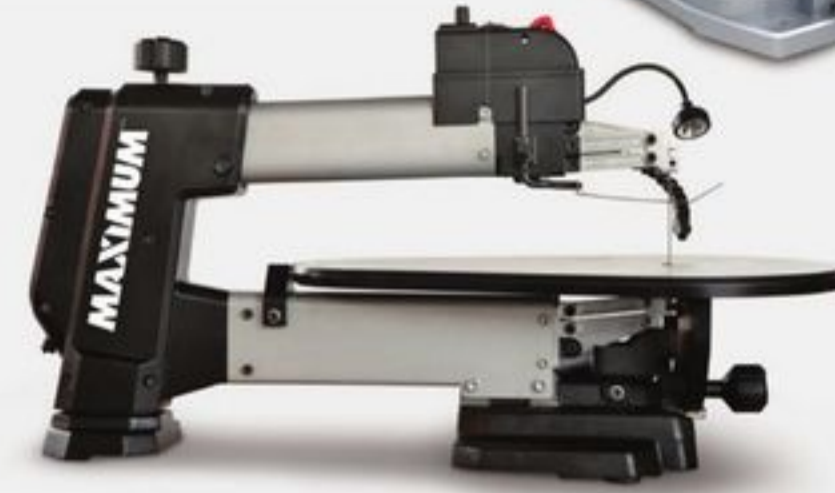

SAVE UP TO
\$250

MAXIMUM
SAVE **\$250** Sale 449.99
18.75/24 mo** Reg 699.99
13" Planer. Dual-edge, quick-change blades. 55-6971-2.

MAXIMUM
SAVE **\$240** Sale 259.99 10.84/24 mo**
Reg 499.99 18" Scroll Saw. 55-6796-0.