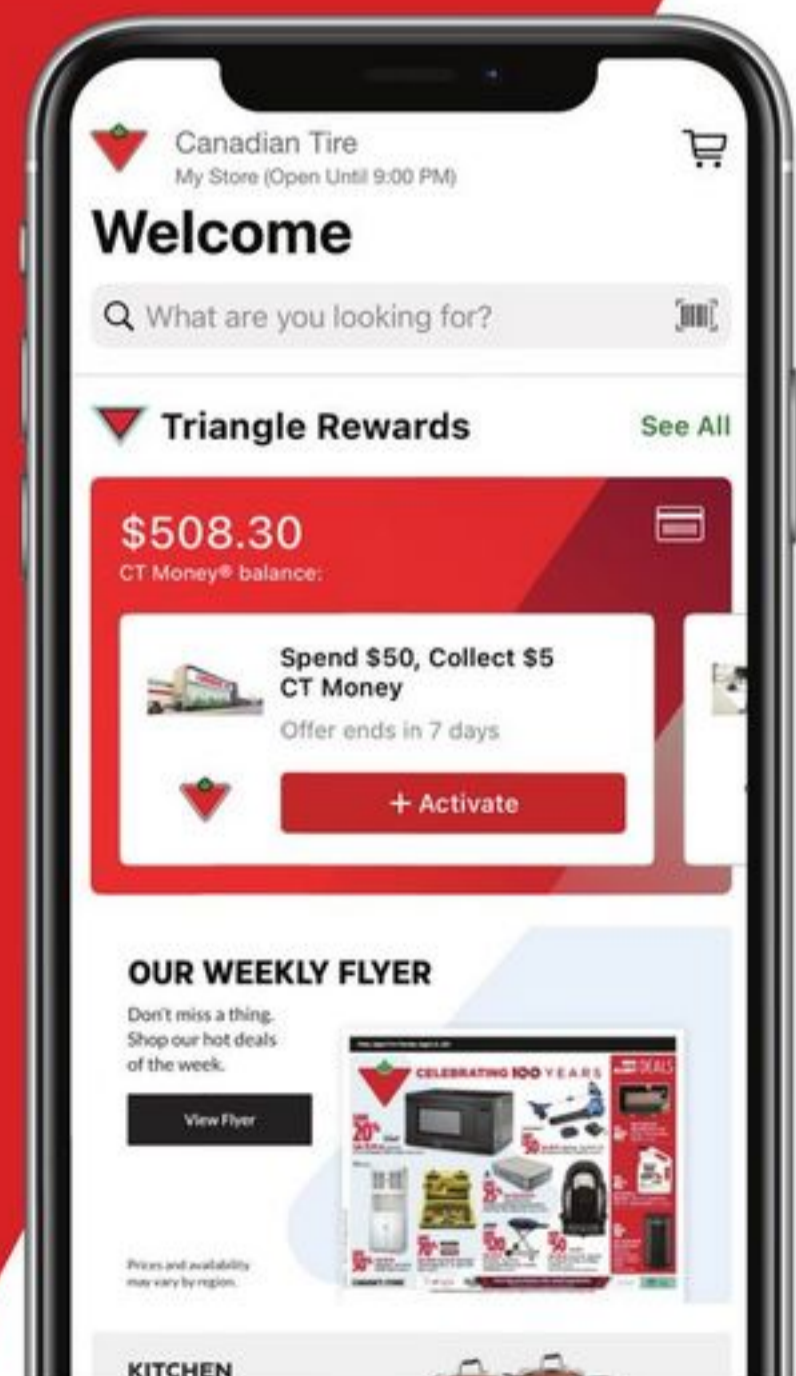

Looking for the best deals?

Download the CT app for access to our digital flyer and to activate Triangle Rewards.

[Download Now](#)

SHOP SMARTER
AT

type A **SAVE UP TO 45%**

SAVE 30% **27.99**
Reg 39.99
Under-the-Bed Storage Tote. 142-9645-4. 64L