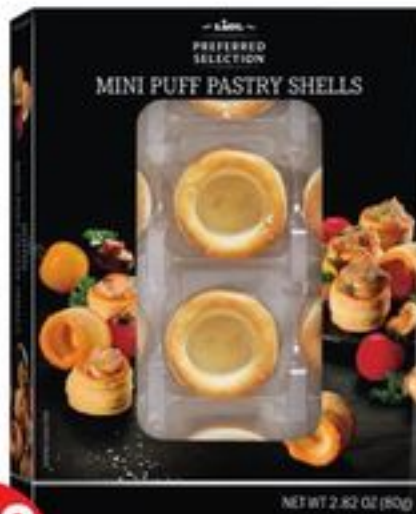

Artikaas® Gouda starting at
• choose from smoked or vintage aged 18 months
• 6 oz.
No. 7150626 - 7150627

9⁹⁹ ea.

SAVE \$3.32
Lidl Preferred Selection jamón serrano dry cured ham, family pack
• 8 oz.
No. 231348

4⁹⁹ ea.

Principe™ prosciutto di San Daniele DOP
• 3 oz.
No. 7136579

4⁹⁹ ea.

Lidl Preferred Selection chorizo Español
• 4 oz.
No. 7000448

4²⁹ ea.

Kii Naturals™ artisan crisps
• choose from cranberry pumpkin seed or date and walnut
• 5.3 oz.
No. 7130333 - 7130334

5⁹⁹ ea.

Lidl Preferred Selection frozen breaded butterfly shrimp
• 12 oz.
No. 238720

10⁹⁹ ea.

Lidl Preferred Selection frozen Maryland style mini crab cakes
• 18 ct.
• 9 oz.
No. 7008464

1⁹⁹ ea.

Lidl Preferred Selection mini puff pastry shells
• 2.82 oz.
No. 212347