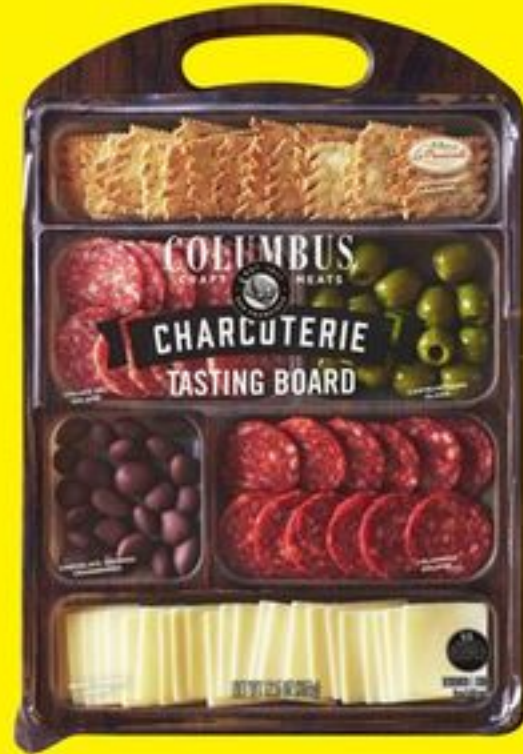

No. 214407

ENTERTAINING ESSENTIALS

knife and stand included

99⁹⁹ ea.

Noel® Serrano ham leg
• 1 ct.
No. 7129611

13⁹⁹ ea.

Columbus charcuterie tasting board
• 12.5 oz.
No. 7008407

2⁹⁹ ea.

Artikaas® Gouda starting at
• choose from smoked or vintage aged 18 months
• 6 oz.
No. 7150626 - 7150627

9⁹⁹ ea.

SAVE \$3.32
Lidl Preferred Selection jamón serrano dry cured ham, family pack
• 8 oz.
No. 231348